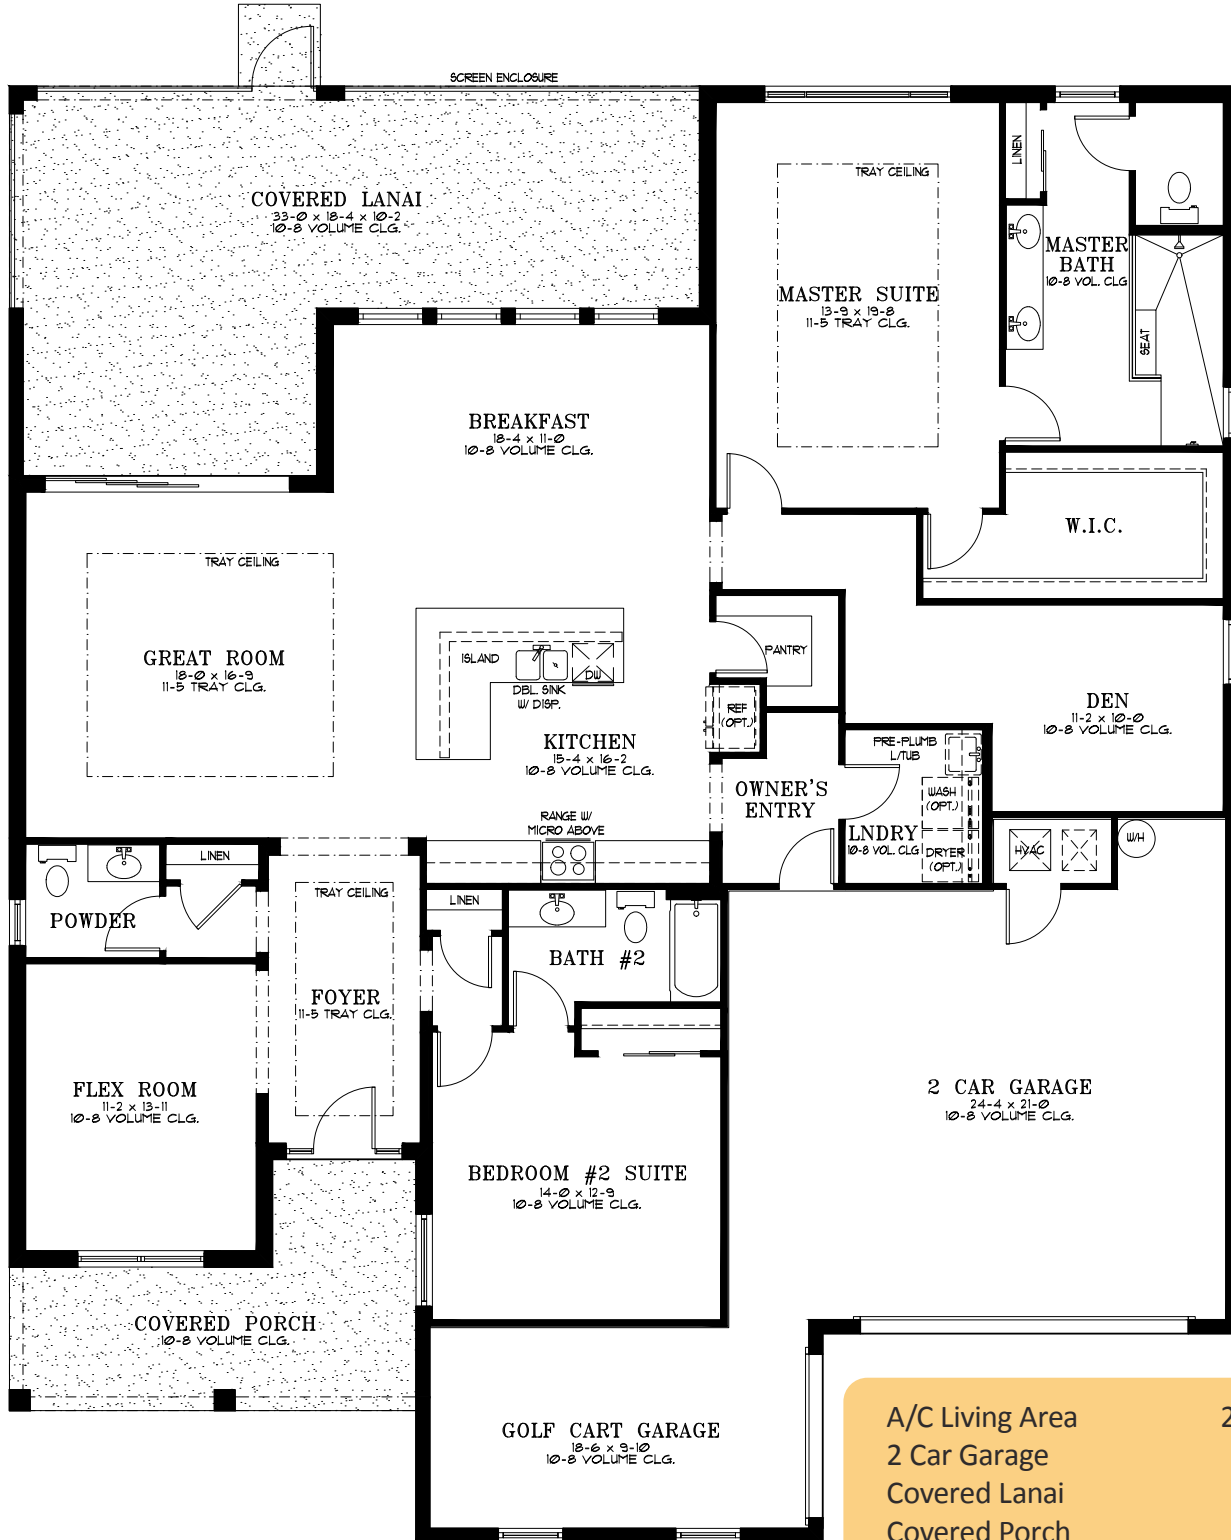

# Stratford

2 Bedroom | 2.5 Bath | Great Room | Breakfast Area  
Flex Room | Den | Laundry | Covered Lanai | Covered Porch  
2 Car Garage | Golf Cart Garage | 2,493 A/C Sq. Ft.

**ELEVATION A**

RENDERING IS ARTIST'S CONCEPT

**UPGRADED ELEVATION B**

RENDERING IS ARTIST'S CONCEPT

**UPGRADED ELEVATION C**

RENDERING IS ARTIST'S CONCEPT

# Stratford

A/C Living Area	2,493 Sq. Ft.
2 Car Garage	770 Sq. Ft.
Covered Lanai	487 Sq. Ft.
Covered Porch	176 Sq. Ft.
<b>Total</b>	<b>3,926 Sq. Ft.</b>

12.10.25