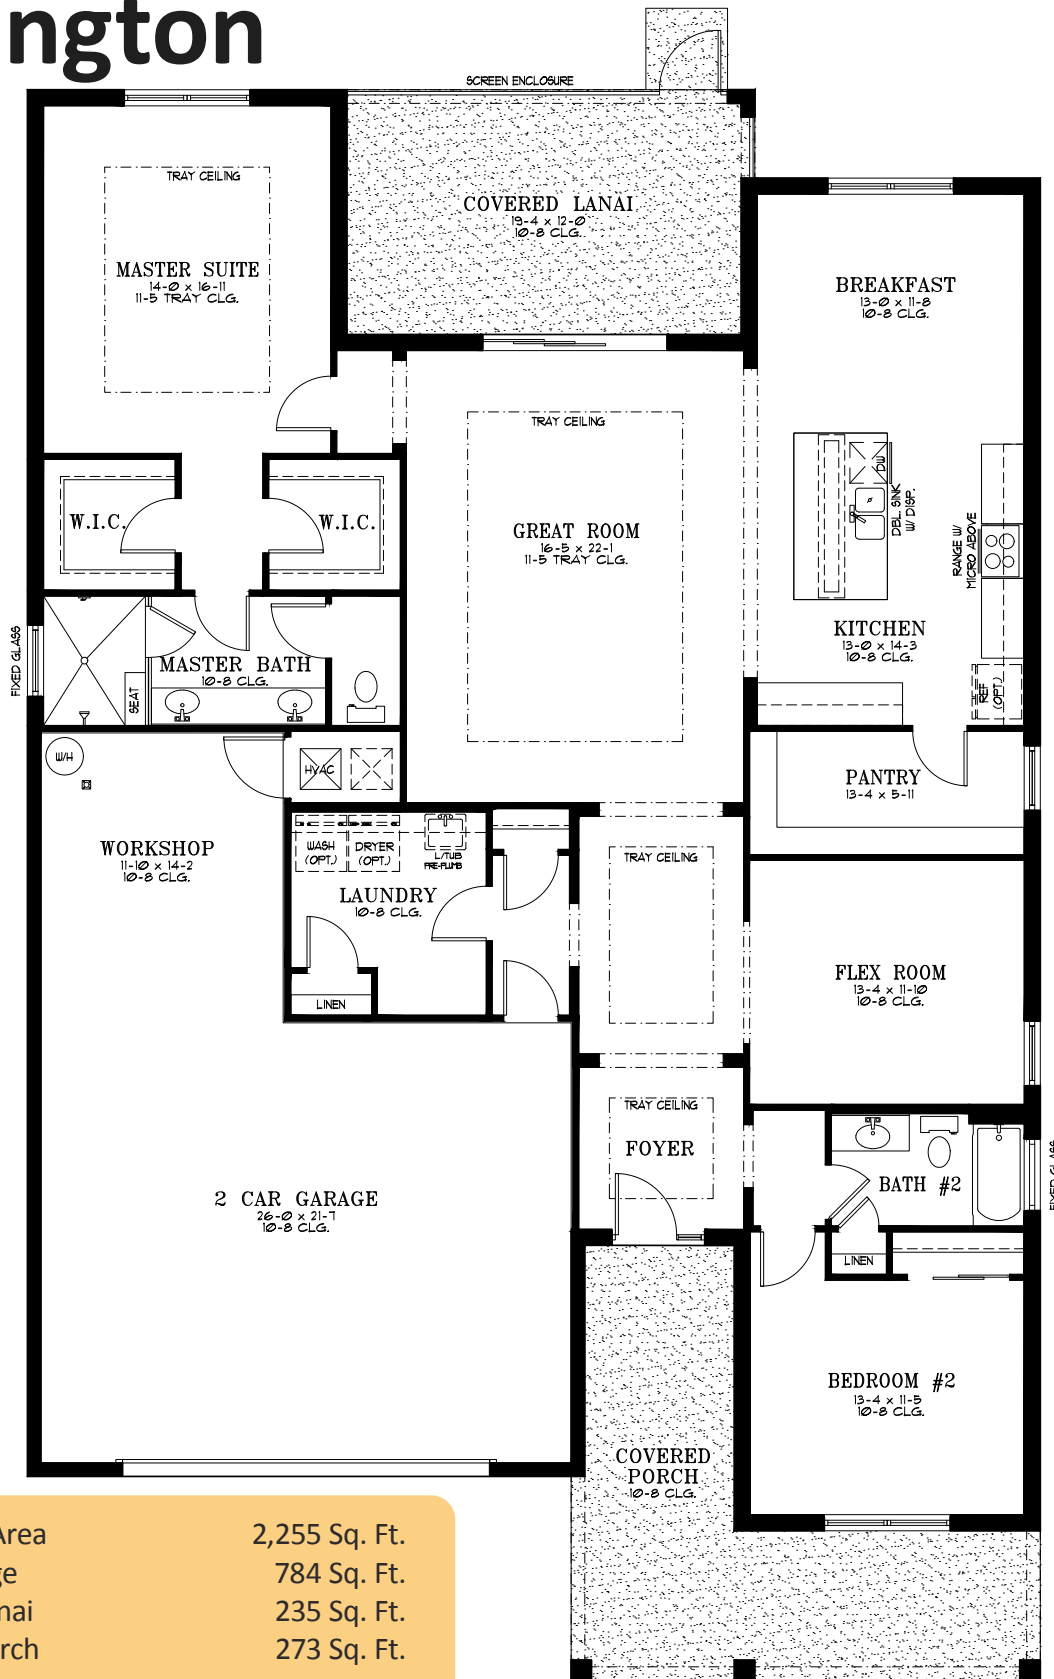

# Carrington

2 Bedroom | 2 Bath | Great Room | Breakfast Area  
Flex Room | Laundry | Covered Lanai | Covered Porch  
2 Car Garage with Workshop | 2,255 A/C Sq. Ft.

**ELEVATION A**

RENDERING IS ARTIST'S CONCEPT

**UPGRADED ELEVATION B**

RENDERING IS ARTIST'S CONCEPT

**UPGRADED ELEVATION C**

RENDERING IS ARTIST'S CONCEPT

# Carrington

A/C Living Area	2,255 Sq. Ft.
2 Car Garage	784 Sq. Ft.
Covered Lanai	235 Sq. Ft.
Covered Porch	273 Sq. Ft.
<b>Total</b>	<b>3,547 Sq. Ft.</b>

12.09.25