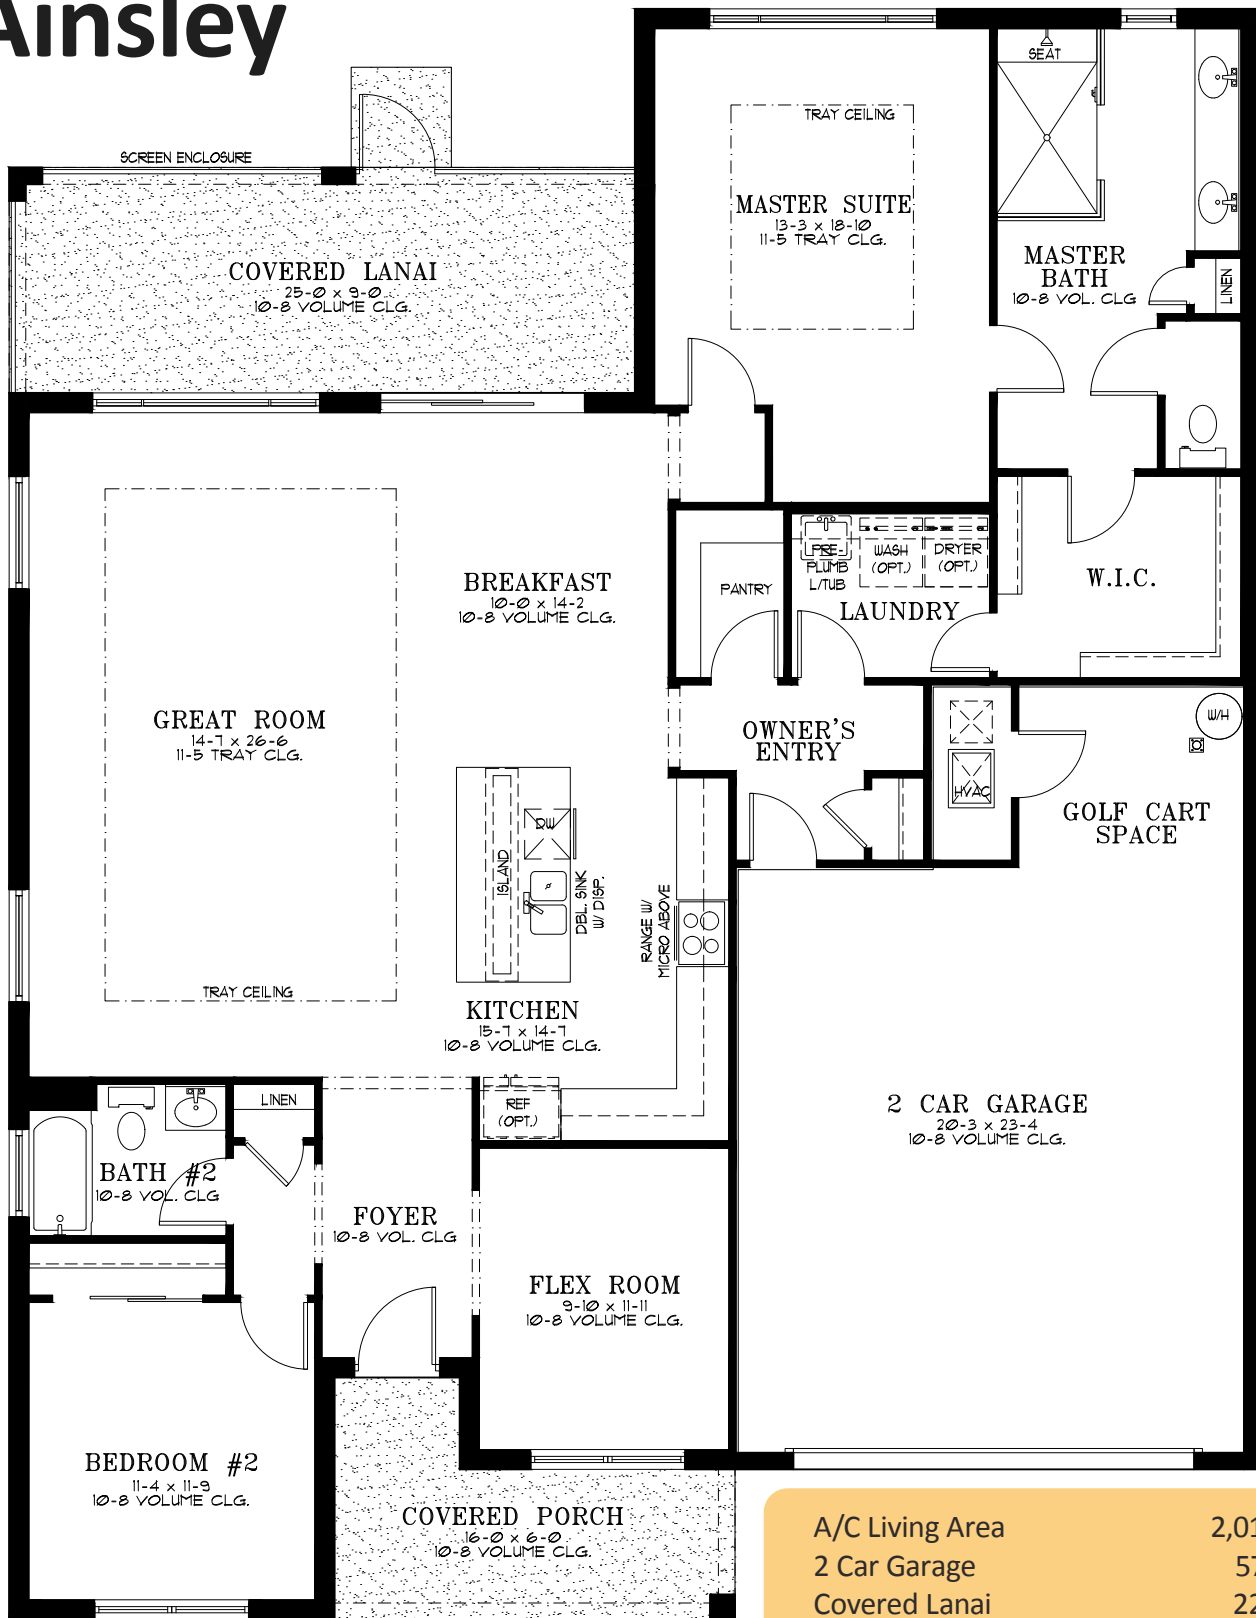

Ainsley

2 Bedroom | 2 Bath | Great Room | Breakfast Area
Flex Room | Laundry | Covered Lanai | Covered Porch
2 Car Garage with Golf Cart Space | 2,019 A/C Sq. Ft.

ELEVATION A

RENDERING IS ARTIST'S CONCEPT

UPGRADED ELEVATION B

RENDERING IS ARTIST'S CONCEPT

UPGRADED ELEVATION C

RENDERING IS ARTIST'S CONCEPT

Ainsley

A/C Living Area	2,019 Sq. Ft.
2 Car Garage	574 Sq. Ft.
Covered Lanai	225 Sq. Ft.
Covered Porch	114 Sq. Ft.
Total	2,932 Sq. Ft.