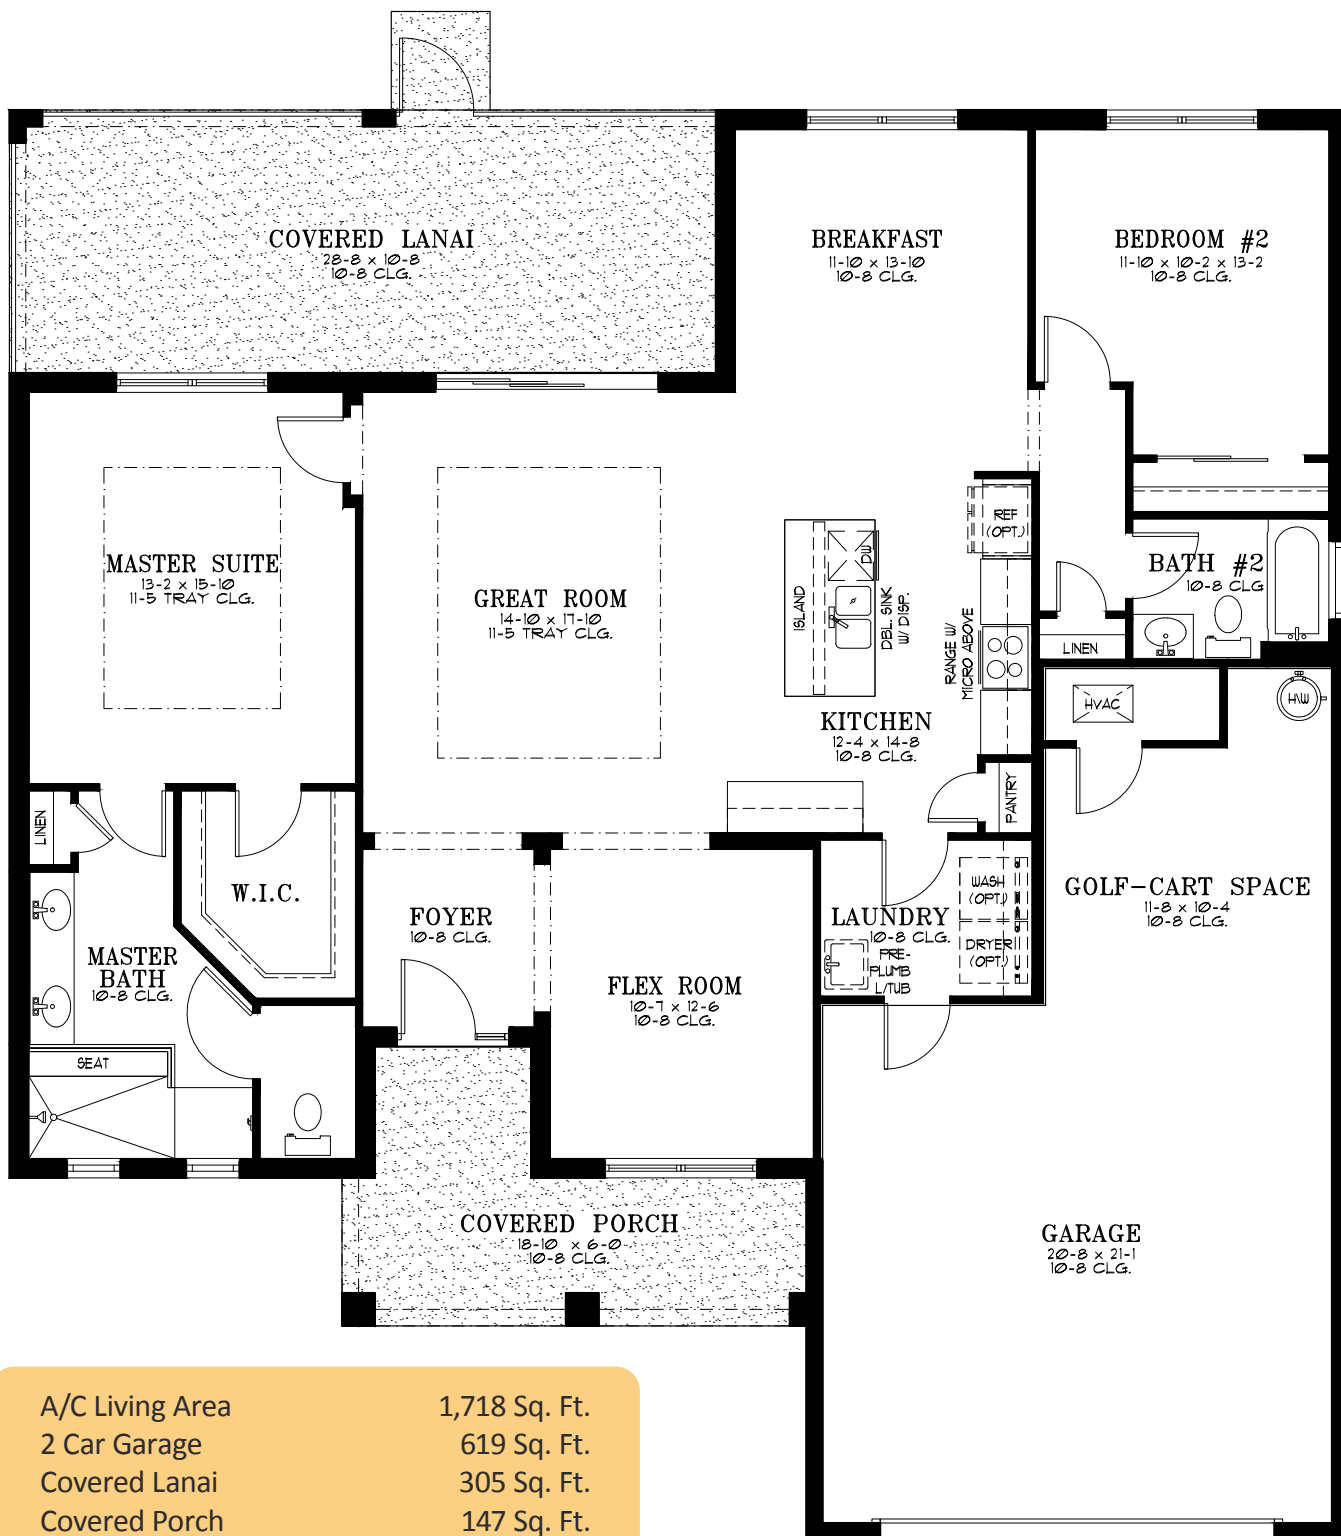

# Devonshire

2 Bedroom | 2 Bath | Great Room | Breakfast Area  
Flex Room | Laundry | Covered Lanai | Covered Porch  
2 Car Garage with Golf Cart Space | 1,718 A/C Sq. Ft.

**ELEVATION A**

RENDERING IS ARTIST'S CONCEPT

**UPGRADED ELEVATION B**

RENDERING IS ARTIST'S CONCEPT

**UPGRADED ELEVATION C**

RENDERING IS ARTIST'S CONCEPT

# Devonshire

A/C Living Area	1,718 Sq. Ft.
2 Car Garage	619 Sq. Ft.
Covered Lanai	305 Sq. Ft.
Covered Porch	147 Sq. Ft.
<b>Total</b>	<b>2,789 Sq. Ft.</b>

12.19.25