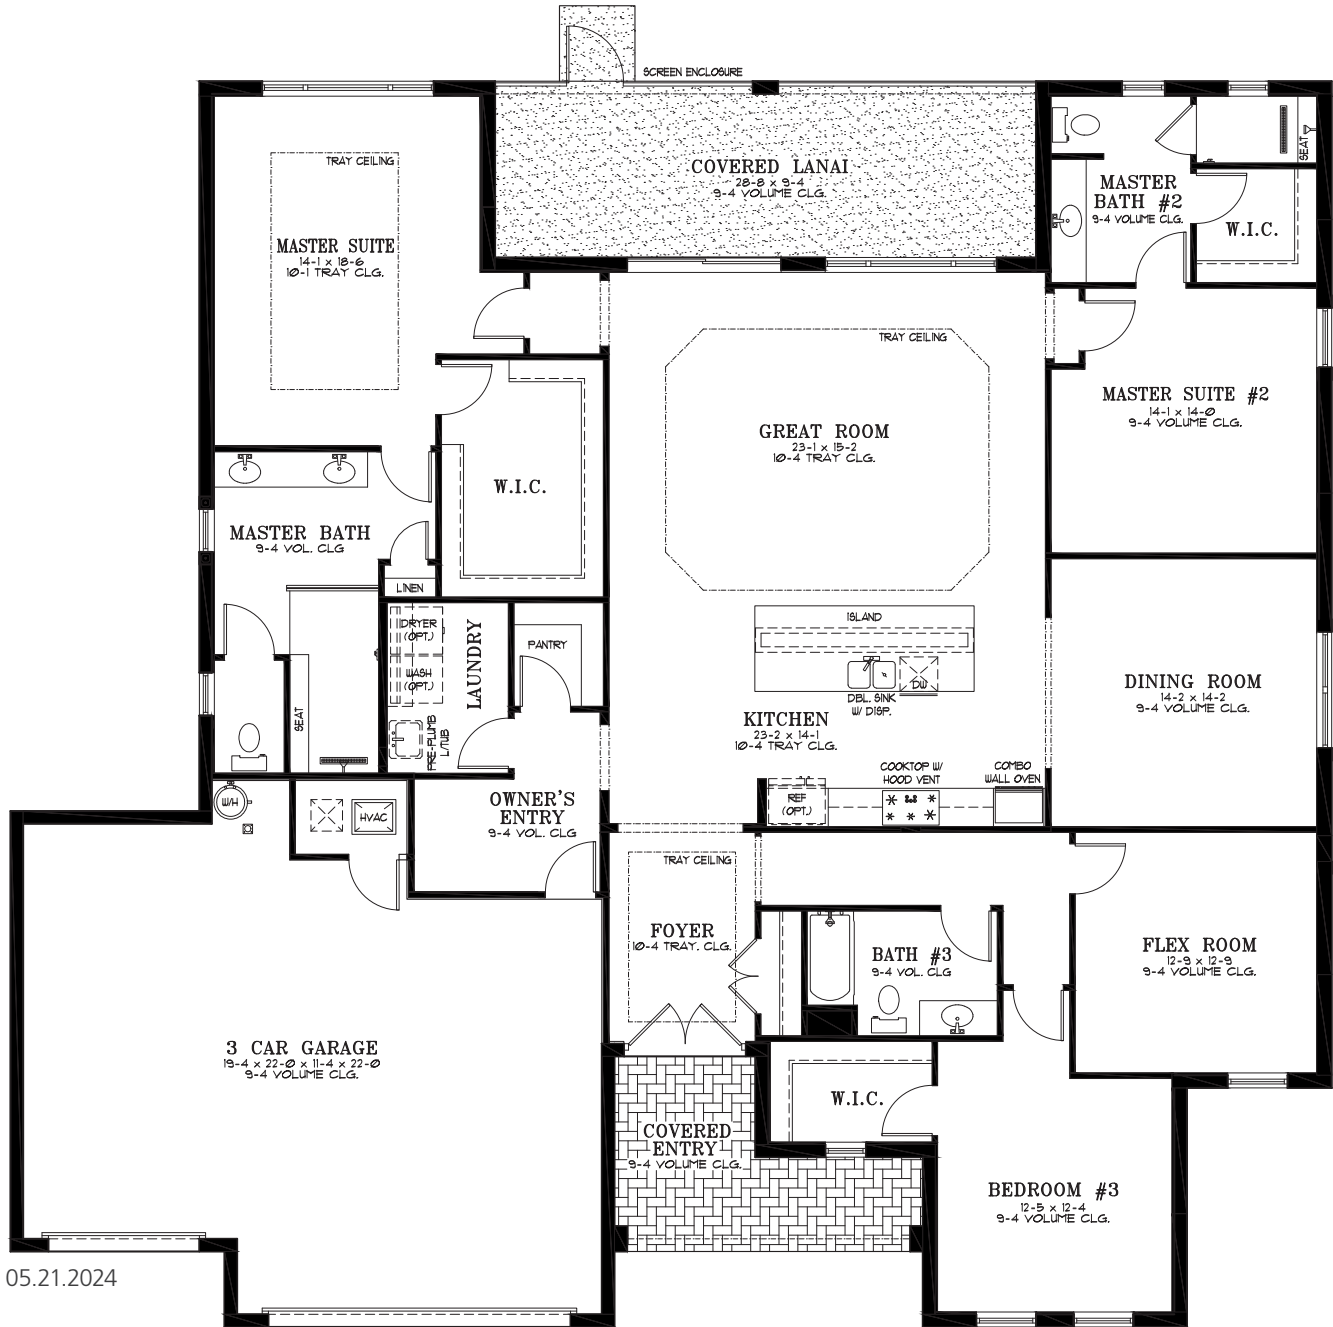

Wellington

3 Bedroom | 3 Bath | Great Room
Dining Room | Flex Room | Laundry | Covered Lanai
Covered Entry | 3 Car Garage | 2,870 A/C Sq. Ft.

ELEVATION D

RENDERING IS ARTIST'S CONCEPT

UPGRADED ELEVATION E

RENDERING IS ARTIST'S CONCEPT

UPGRADED ELEVATION F

RENDERING IS ARTIST'S CONCEPT

Wellington

A/C Living Area	2,870 Sq. Ft.
3 Car Garage	766 Sq. Ft.
Covered Lanai	268 Sq. Ft.
Covered Entry	122 Sq. Ft.
Total	4,026 Sq. Ft.