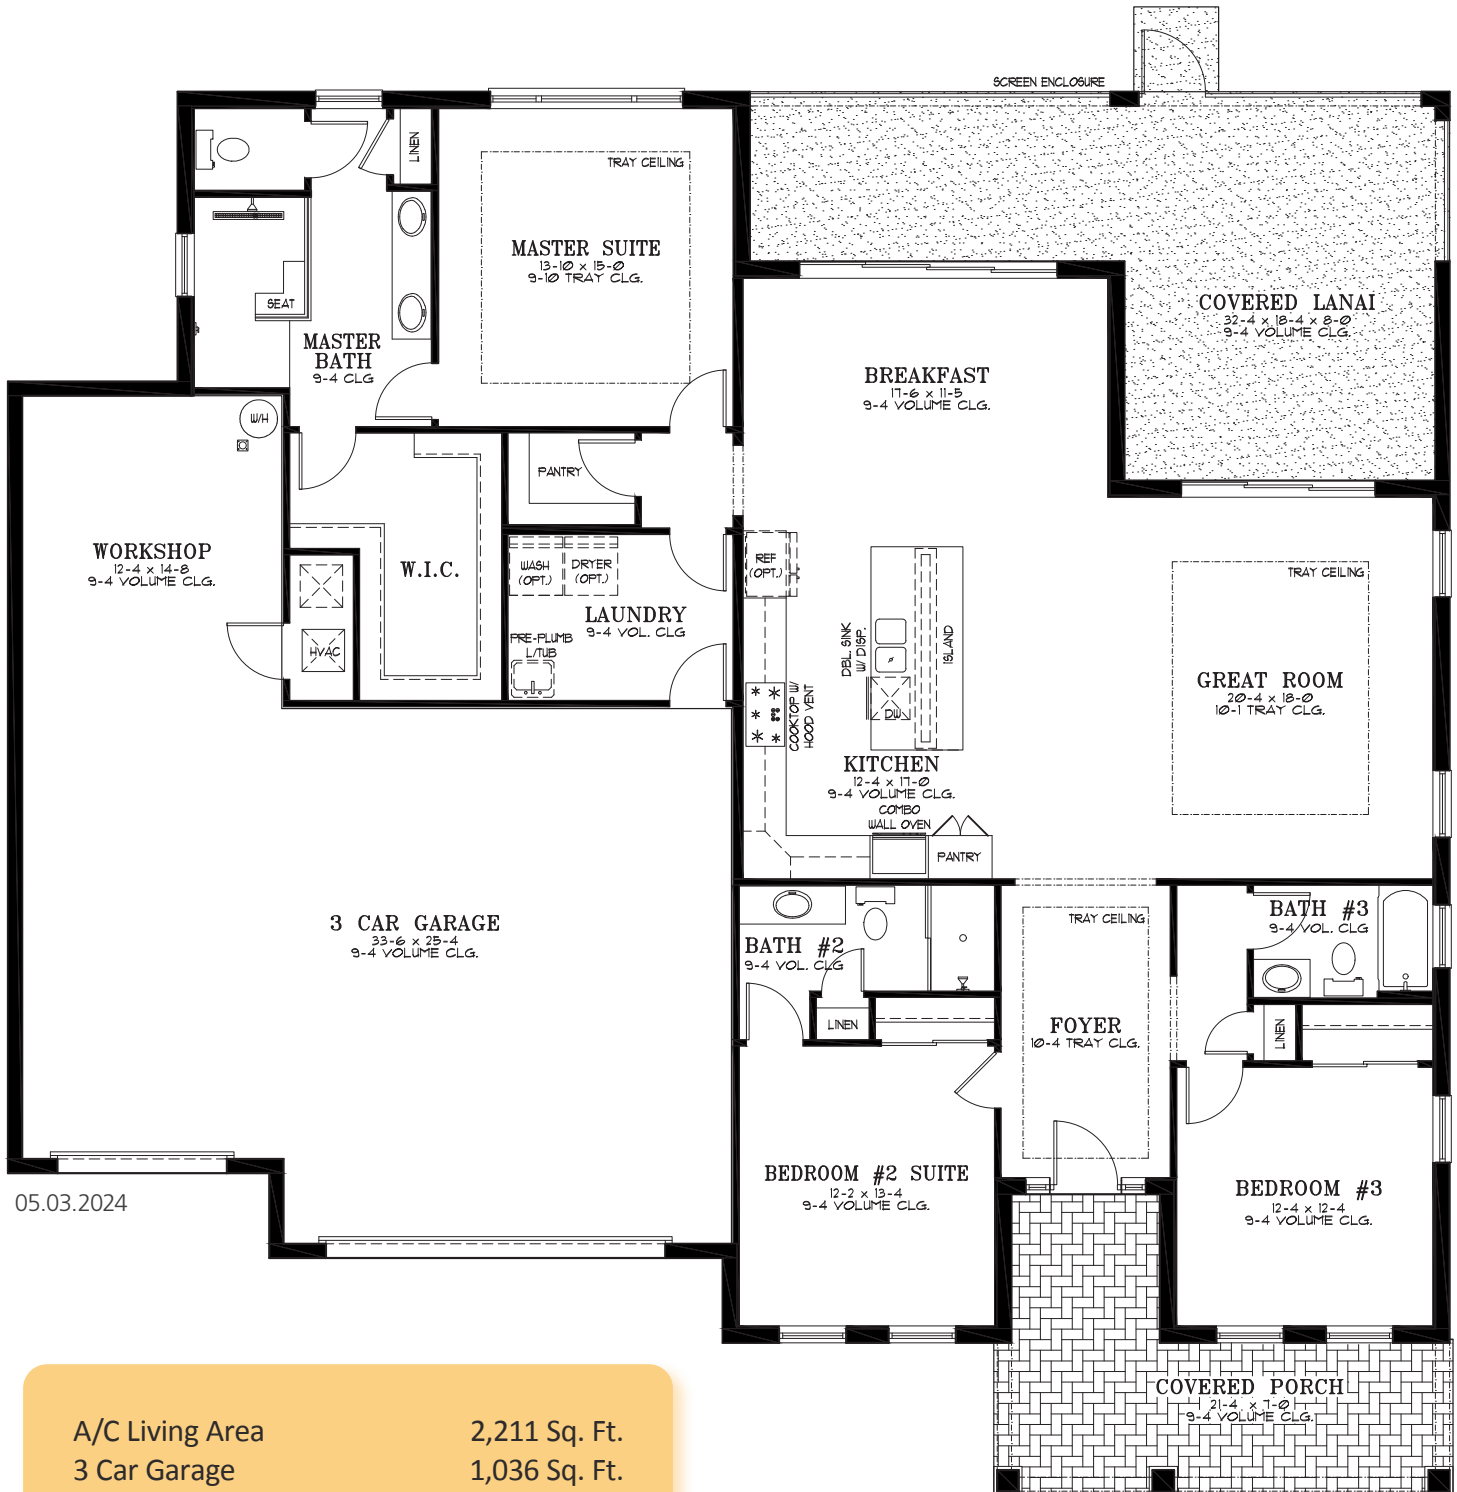

# Arlington

3 Bedroom | 3 Bath | Great Room | Breakfast Area  
Laundry | Covered Lanai | Covered Porch  
3 Car Garage with Workshop Space | 2,211 A/C Sq. Ft.

**ELEVATION D**

RENDERING IS ARTIST'S CONCEPT

**UPGRADED ELEVATION E**

RENDERING IS ARTIST'S CONCEPT

**UPGRADED ELEVATION F**

RENDERING IS ARTIST'S CONCEPT

# Arlington

05.03.2024

A/C Living Area	2,211 Sq. Ft.
3 Car Garage	1,036 Sq. Ft.
Covered Lanai	422 Sq. Ft.
Covered Porch	198 Sq. Ft.
<b>Total</b>	<b>3,867 Sq. Ft.</b>

As of 07/01/2024