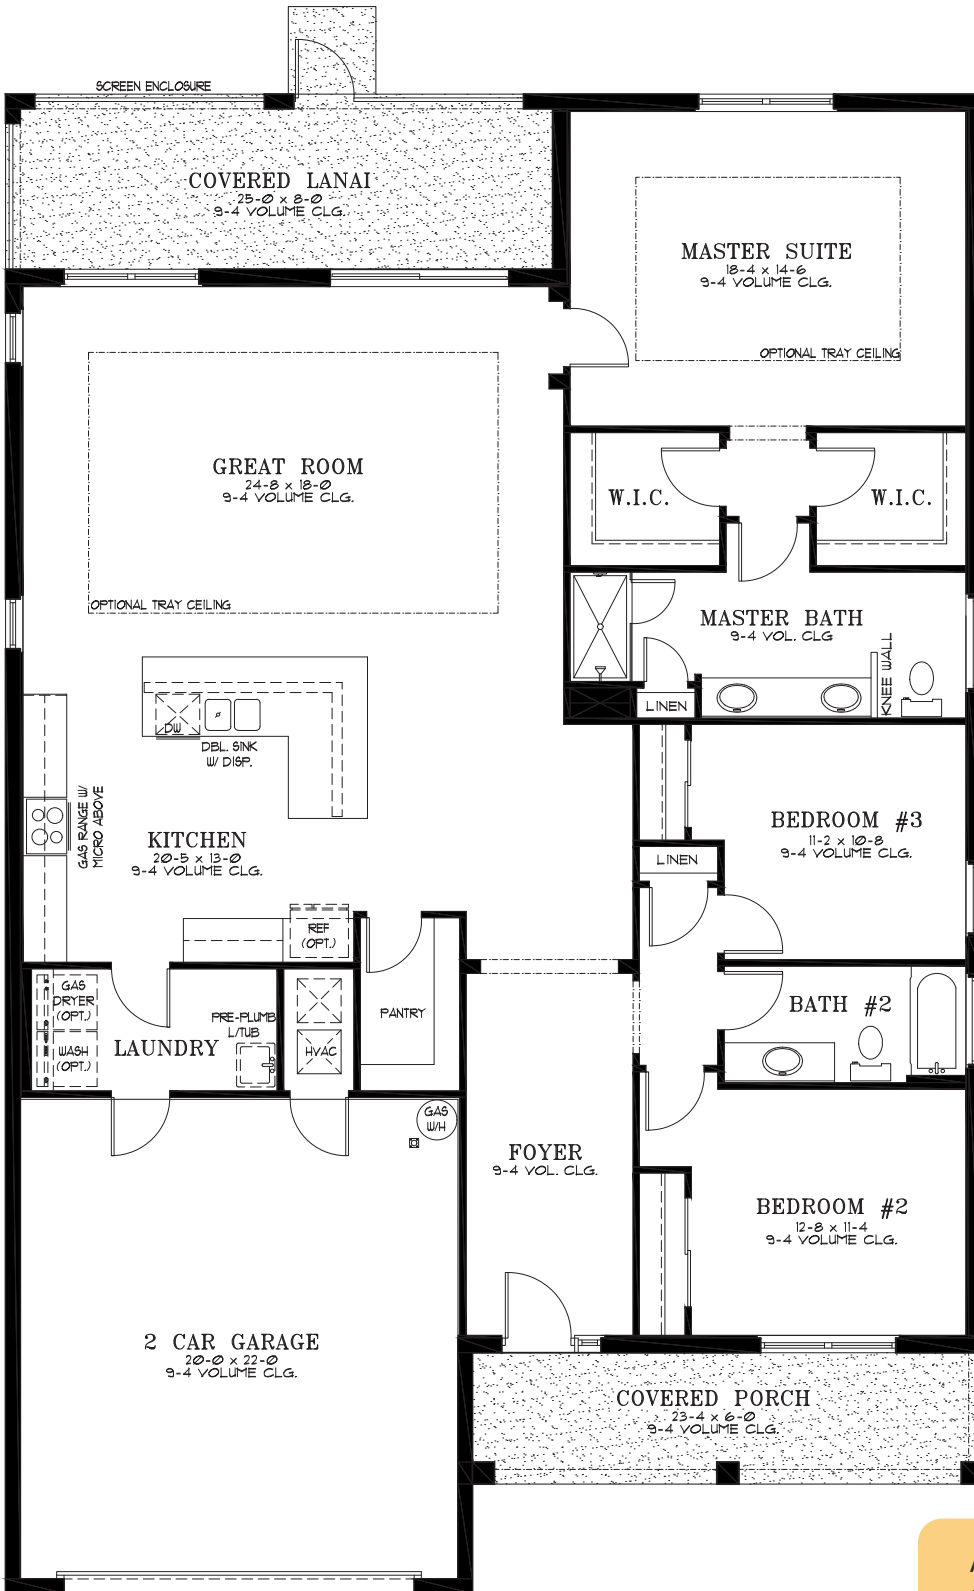

Wisteria

3 Bedroom | 2 Bath | Great Room | Laundry
Covered Lanai | Covered Porch | 2 Car Garage | 2,126 A/C Sq. Ft.

ELEVATION A

RENDERING IS ARTIST'S CONCEPT

UPGRADED ELEVATION B

RENDERING IS ARTIST'S CONCEPT

UPGRADED ELEVATION C

RENDERING IS ARTIST'S CONCEPT

Wisteria

03.21.2024

A/C Living Area	2,126 Sq. Ft.
2 Car Garage	477 Sq. Ft.
Covered Lanai	200 Sq. Ft.
Covered Porch	140 Sq. Ft.
Total	2,943 Sq. Ft.