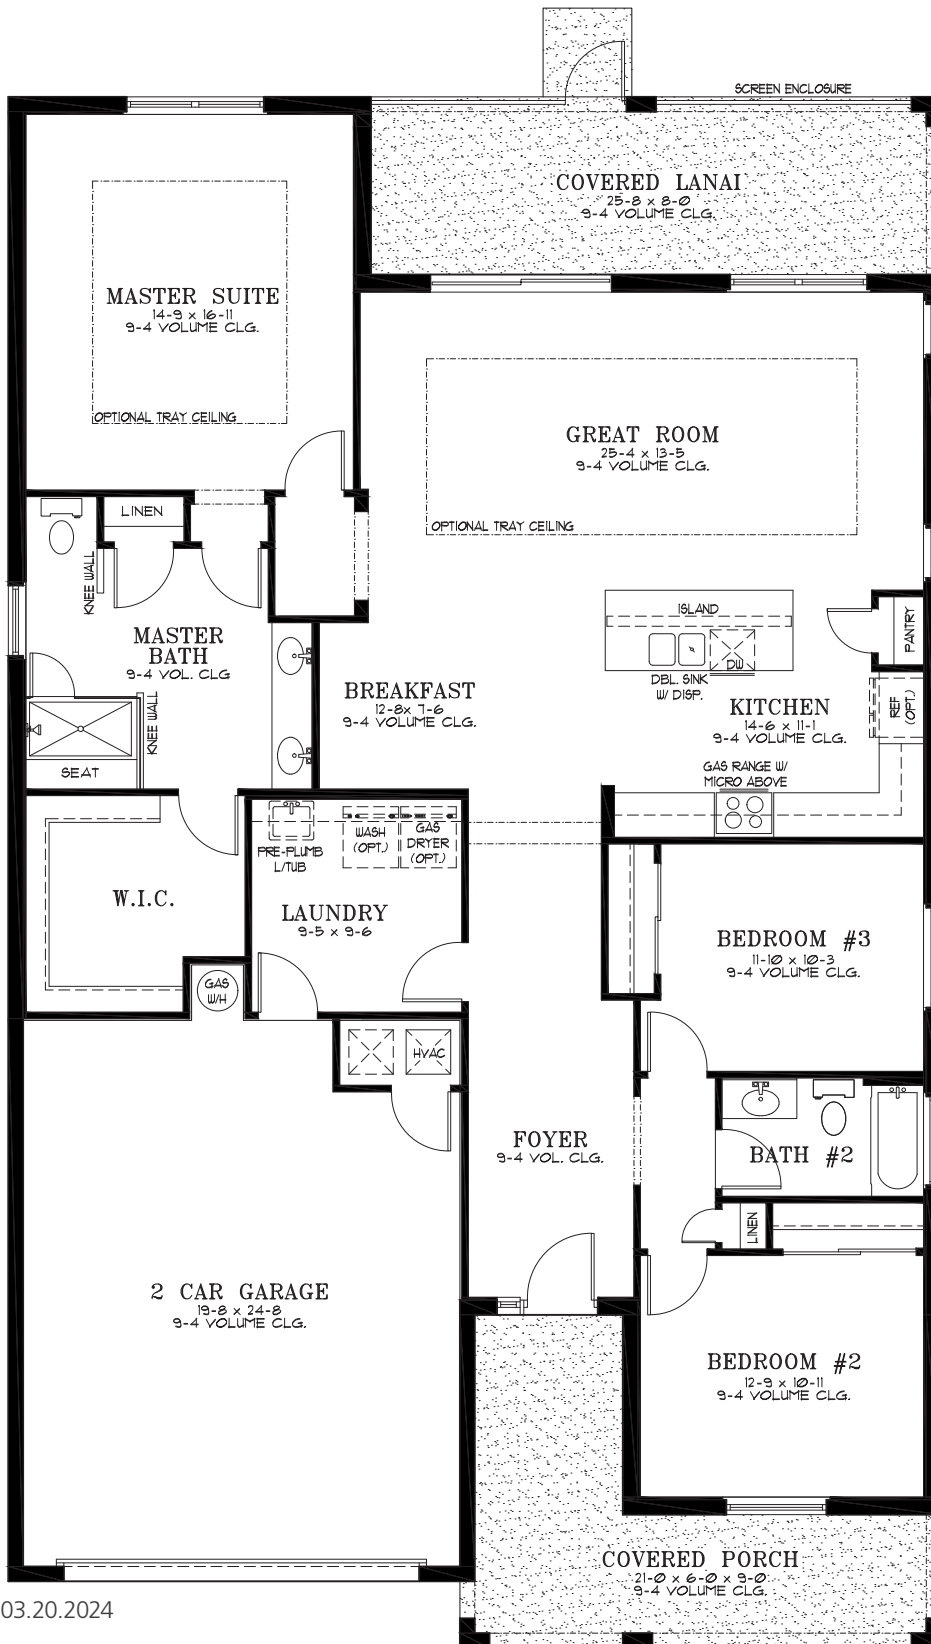

Sunflower

3 Bedroom | 2 Bath | Great Room | Breakfast Area | Laundry
Covered Lanai | Covered Porch | 2 Car Garage | 1,967 A/C Sq. Ft.

ELEVATION A

RENDERING IS ARTIST'S CONCEPT

UPGRADED ELEVATION B

RENDERING IS ARTIST'S CONCEPT

UPGRADED ELEVATION C

RENDERING IS ARTIST'S CONCEPT

Sunflower

03.20.2024

A/C Living Area	1,967 Sq. Ft.
2 Car Garage	512 Sq. Ft.
Covered Lanai	205 Sq. Ft.
Covered Porch	188 Sq. Ft.
Total	2,872 Sq. Ft.