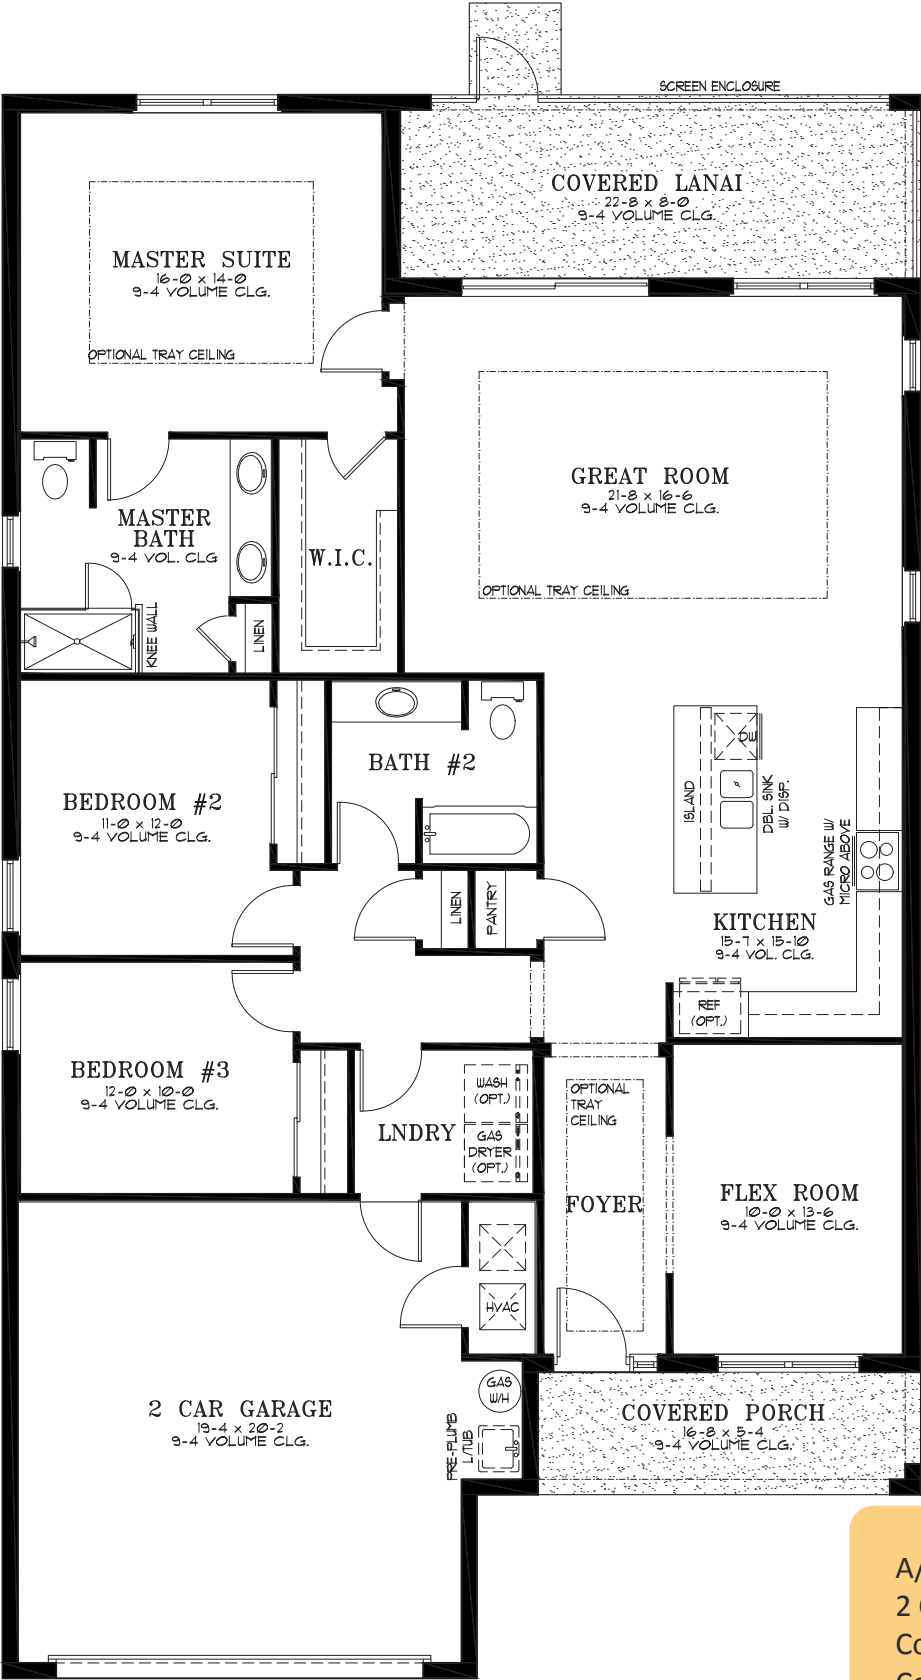

# Orchid

3 Bedroom | 2 Bath | Great Room | Flex Room | Laundry  
Covered Lanai | Covered Porch | 2 Car Garage | 1,894 A/C Sq. Ft.

**ELEVATION A**

RENDERING IS ARTIST'S CONCEPT

**UPGRADED ELEVATION B**

RENDERING IS ARTIST'S CONCEPT

# Orchid

03.20.2024

A/C Living Area	1,894 Sq. Ft.
2 Car Garage	441 Sq. Ft.
Covered Lanai	181 Sq. Ft.
Covered Porch	89 Sq. Ft.
<b>Total</b>	<b>2,605 Sq. Ft.</b>