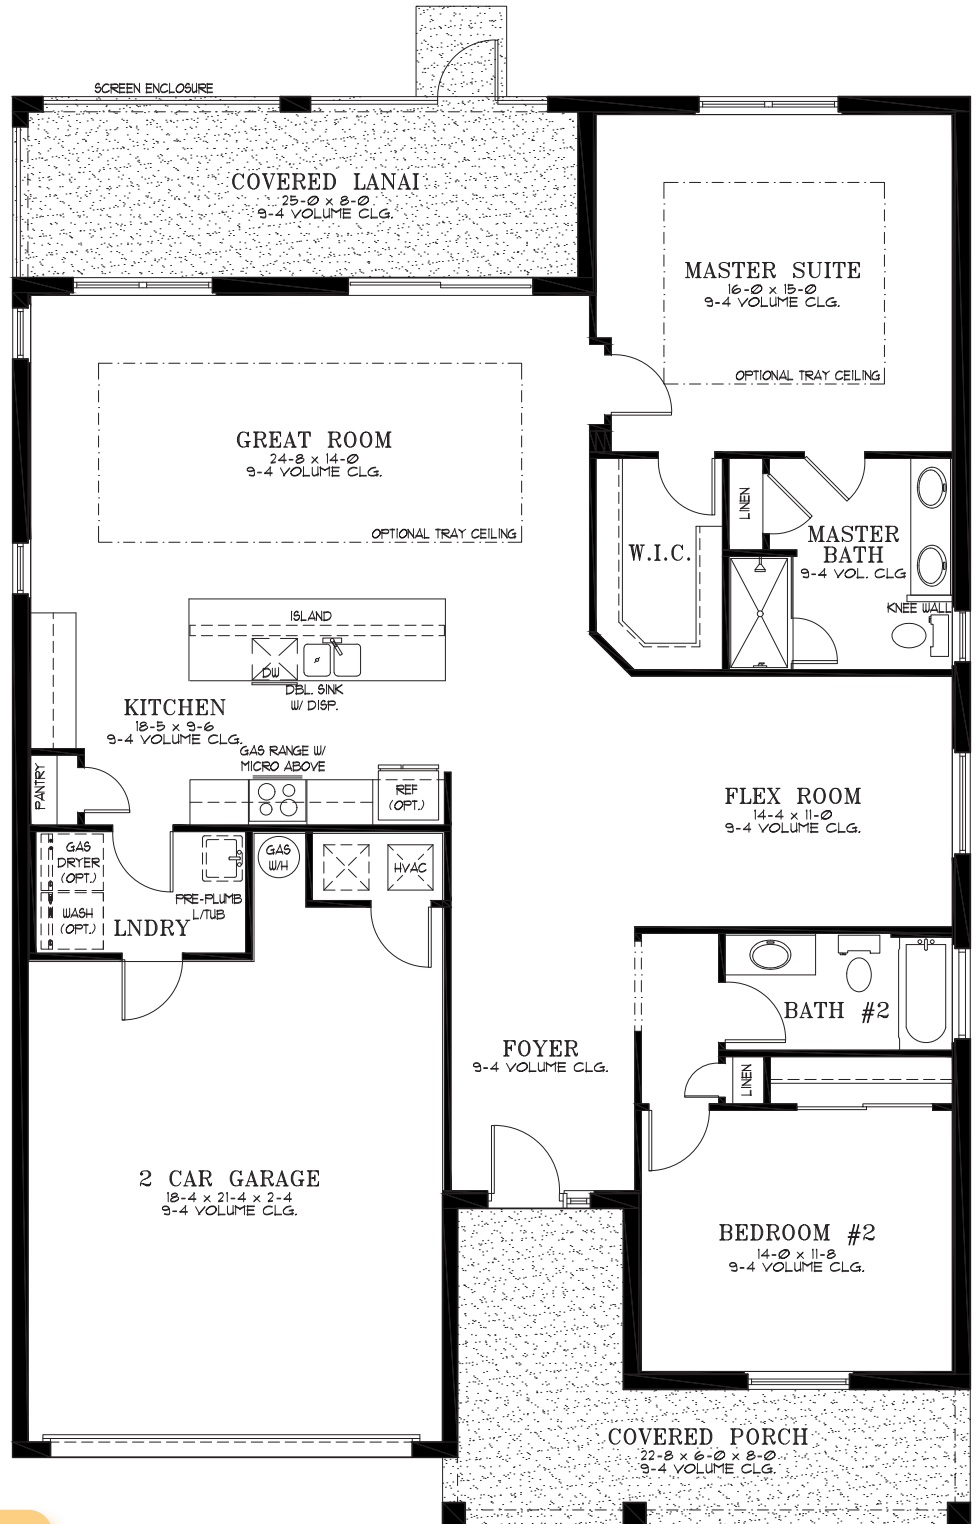

# Ginger

2 Bedroom | 2 Bath | Great Room | Flex Room | Laundry  
Covered Lanai | Covered Porch | 2 Car Garage | 1,767 A/C Sq. Ft.

**ELEVATION A**

RENDERING IS ARTIST'S CONCEPT

**UPGRADED ELEVATION B**

RENDERING IS ARTIST'S CONCEPT

**UPGRADED ELEVATION C**

RENDERING IS ARTIST'S CONCEPT

# Ginger

03.20.2024

A/C Living Area	1,767 Sq. Ft.
2 Car Garage	454 Sq. Ft.
Covered Lanai	200 Sq. Ft.
Covered Porch	197 Sq. Ft.
<b>Total</b>	<b>2,618 Sq. Ft.</b>

As of 07/01/2024