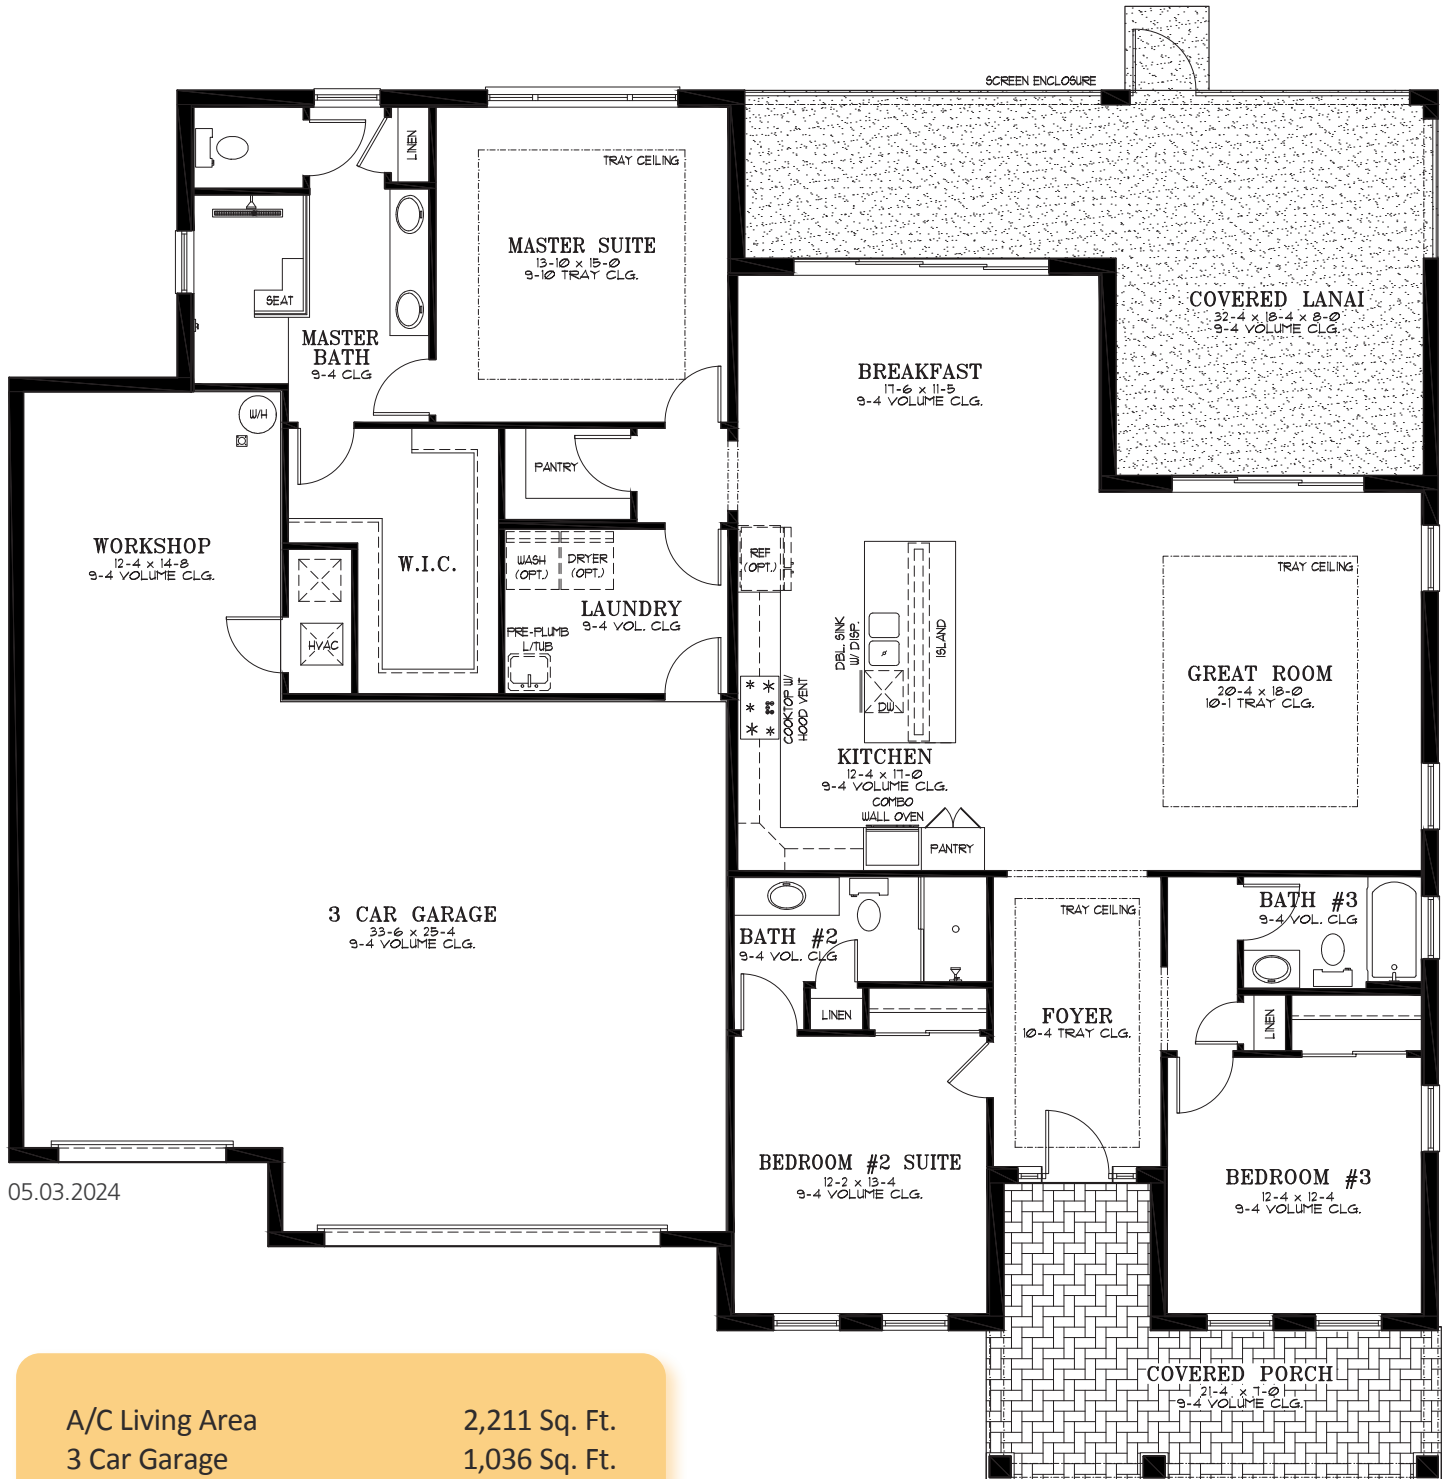

# Arlington

3 Bedroom | 3 Bath | Great Room | Breakfast Area  
Laundry | Covered Lanai | Covered Porch  
3 Car Garage with Workshop Space | 2,211 A/C Sq. Ft.

**ELEVATION D**

RENDERING IS ARTIST'S CONCEPT

**UPGRADED ELEVATION E**

RENDERING IS ARTIST'S CONCEPT

**UPGRADED ELEVATION F**

RENDERING IS ARTIST'S CONCEPT

# Arlington

05.03.2024

A/C Living Area	2,211 Sq. Ft.
3 Car Garage	1,036 Sq. Ft.
Covered Lanai	422 Sq. Ft.
Covered Porch	198 Sq. Ft.
<b>Total</b>	<b>3,867 Sq. Ft.</b>

As of 07/01/2024