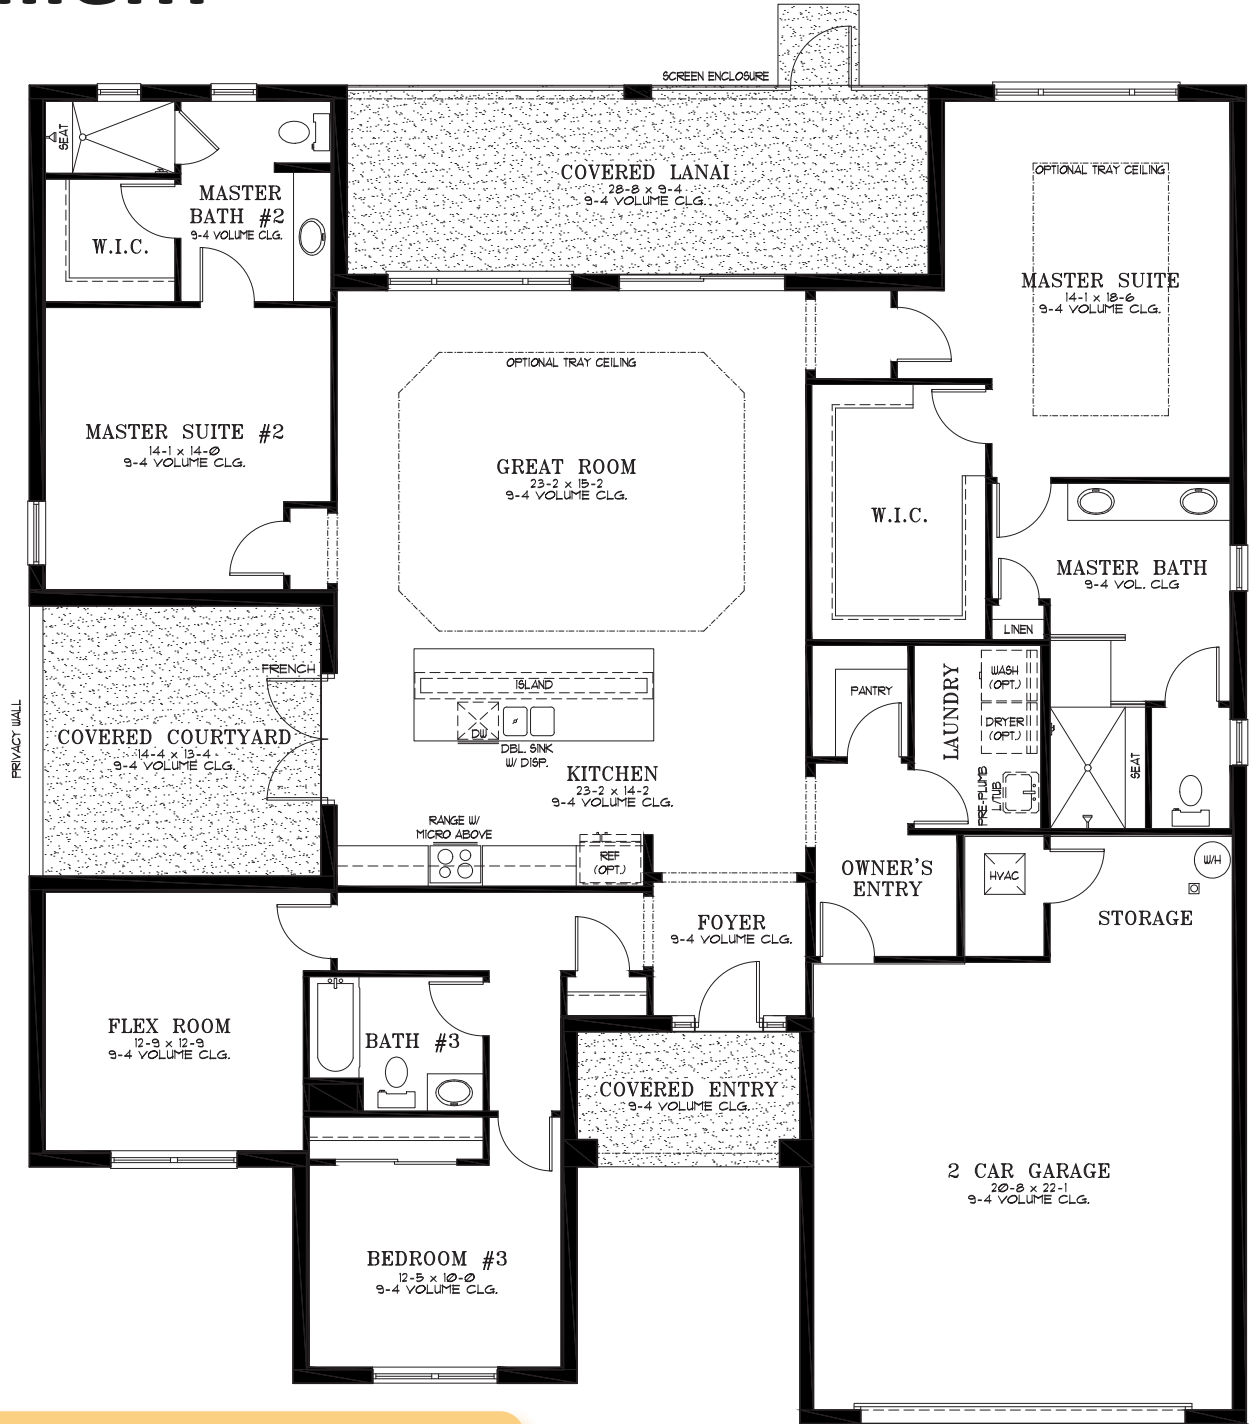

Willem

3 Bedroom | 3 Bath | Great Room | Flex Room | Laundry
Covered Lanai | Covered Courtyard | Covered Entry
2 Car Garage with Storage Space | 2,536 A/C Sq. Ft.

ELEVATION D

RENDERING IS ARTIST'S CONCEPT

UPGRADED ELEVATION E

RENDERING IS ARTIST'S CONCEPT

UPGRADED ELEVATION F

RENDERING IS ARTIST'S CONCEPT

Willem

A/C Living Area	2,536 Sq. Ft.
2 Car Garage	560 Sq. Ft.
Covered Lanai	268 Sq. Ft.
Covered Courtyard	192 Sq. Ft.
Covered Entry	73 Sq. Ft.
Total	3,629 Sq. Ft.