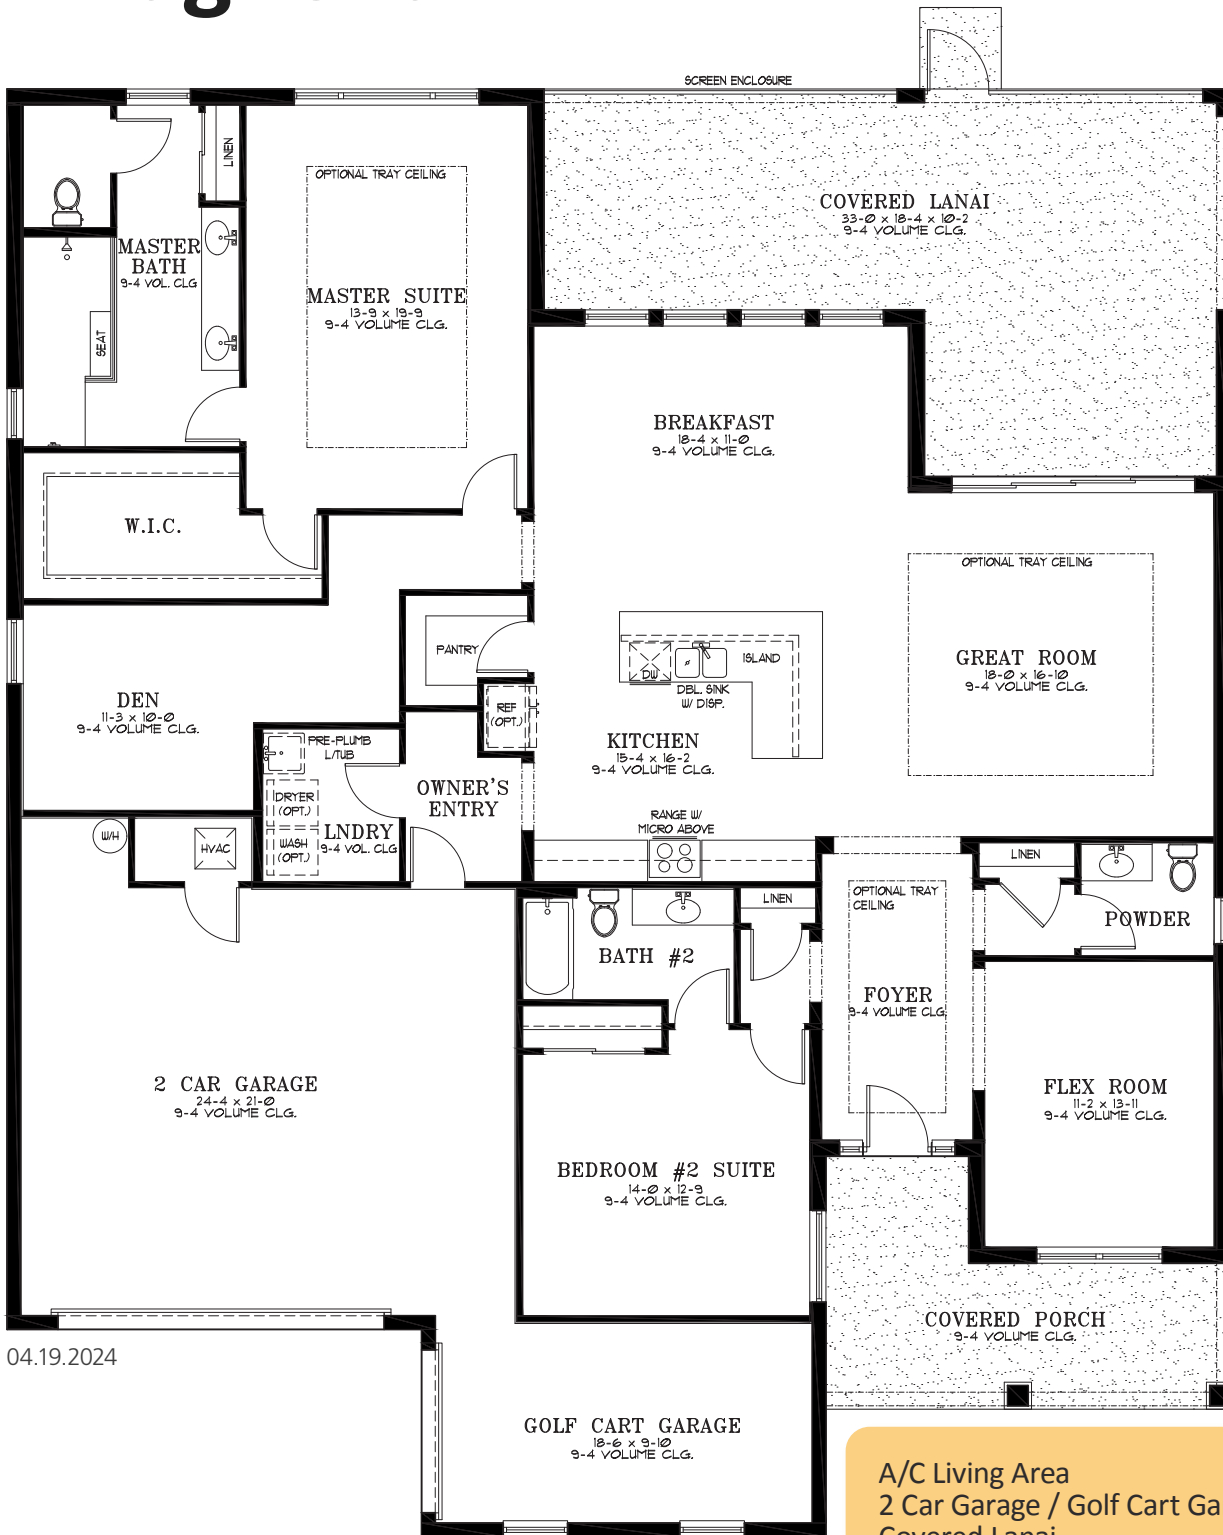

Magnolia

2 Bedroom | 2.5 Bath | Great Room | Breakfast Area
Flex Room | Den | Laundry | Covered Lanai | Covered Porch
2 Car Garage | Golf Cart Garage | 2,493 A/C Sq. Ft.

ELEVATION D

RENDERING IS ARTIST'S CONCEPT

UPGRADED ELEVATION E

RENDERING IS ARTIST'S CONCEPT

UPGRADED ELEVATION F

RENDERING IS ARTIST'S CONCEPT

Magnolia

04.19.2024

A/C Living Area	2,493 Sq. Ft.
2 Car Garage / Golf Cart Garage	770 Sq. Ft.
Covered Lanai	487 Sq. Ft.
Covered Porch	176 Sq. Ft.
Total	3,926 Sq. Ft.