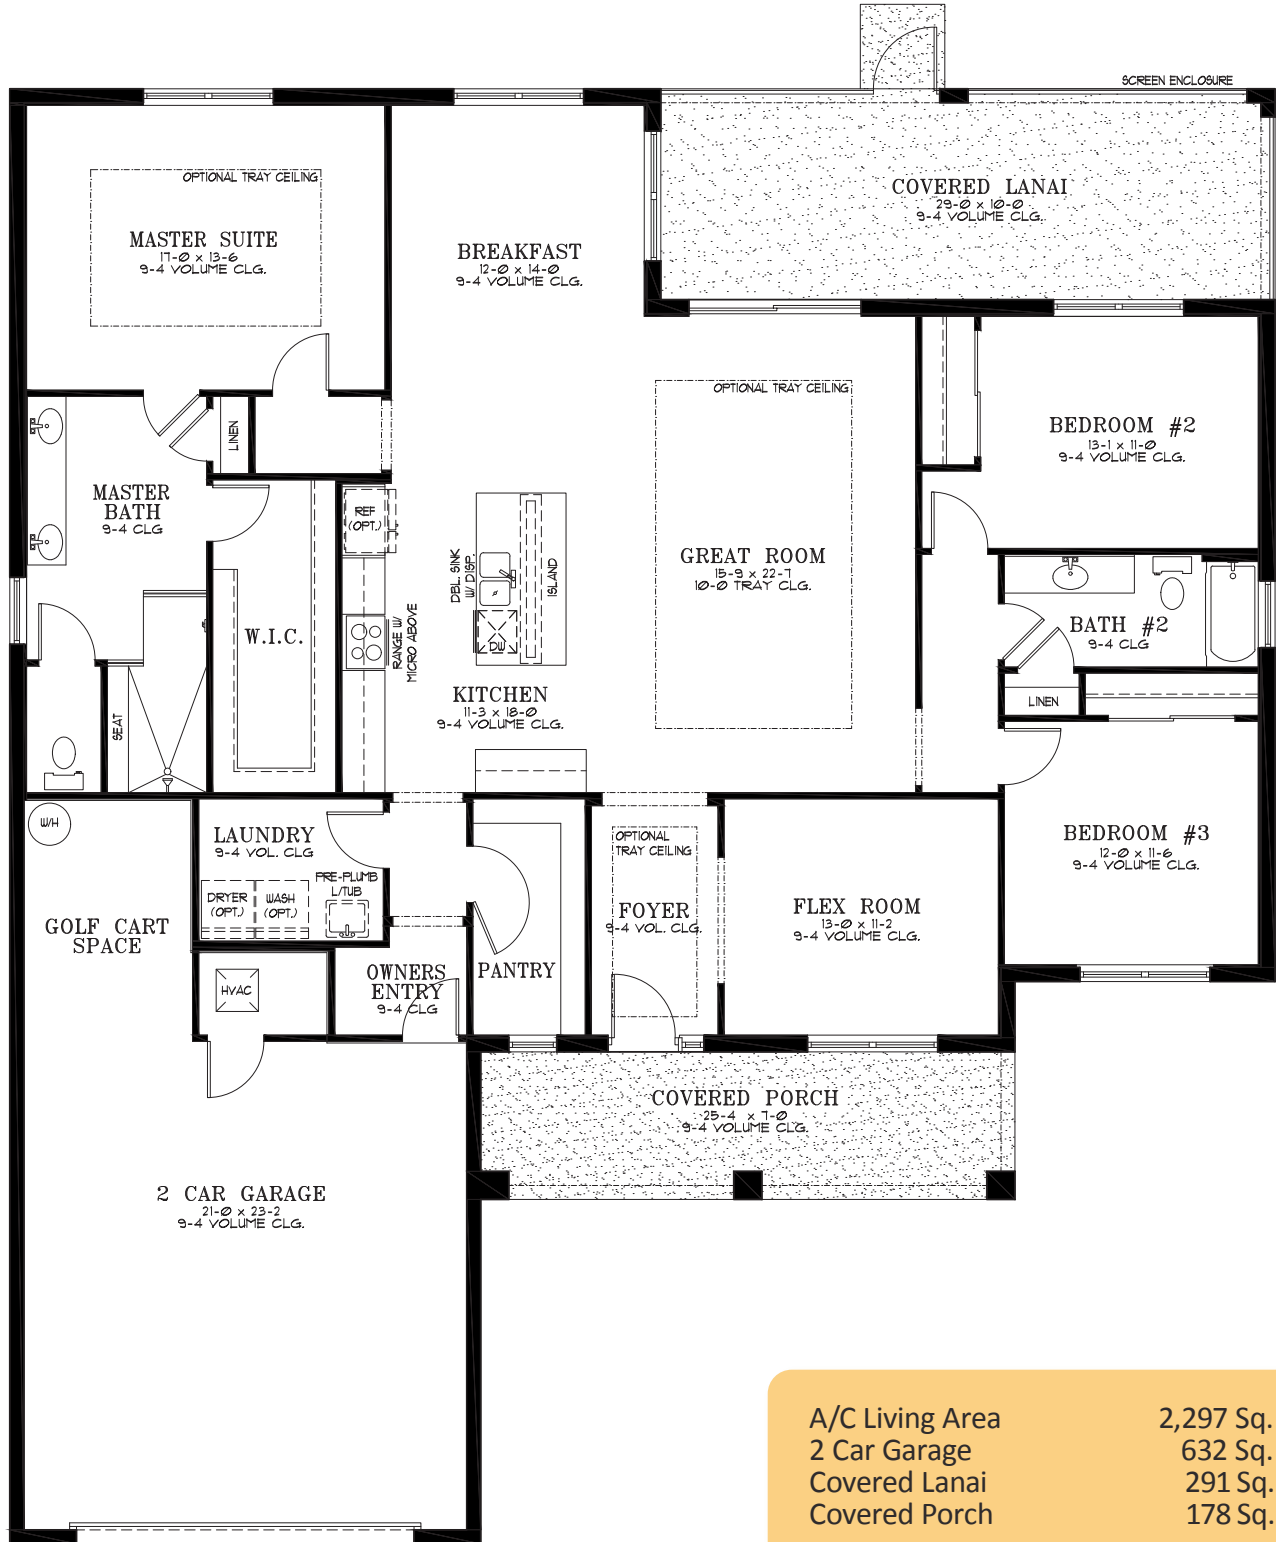

Aurelia

3 Bedroom | 2 Bath | Great Room | Breakfast Area
Flex Room | Laundry | Covered Lanai | Covered Porch
2 Car Garage with Golf Cart Space | 2,297 A/C Sq. Ft.

ELEVATION D

RENDERING IS ARTIST'S CONCEPT

UPGRADED ELEVATION E

RENDERING IS ARTIST'S CONCEPT

UPGRADED ELEVATION F

RENDERING IS ARTIST'S CONCEPT

Aurelia

04.11.2024

A/C Living Area	2,297 Sq. Ft.
2 Car Garage	632 Sq. Ft.
Covered Lanai	291 Sq. Ft.
Covered Porch	178 Sq. Ft.
Total	3,398 Sq. Ft.