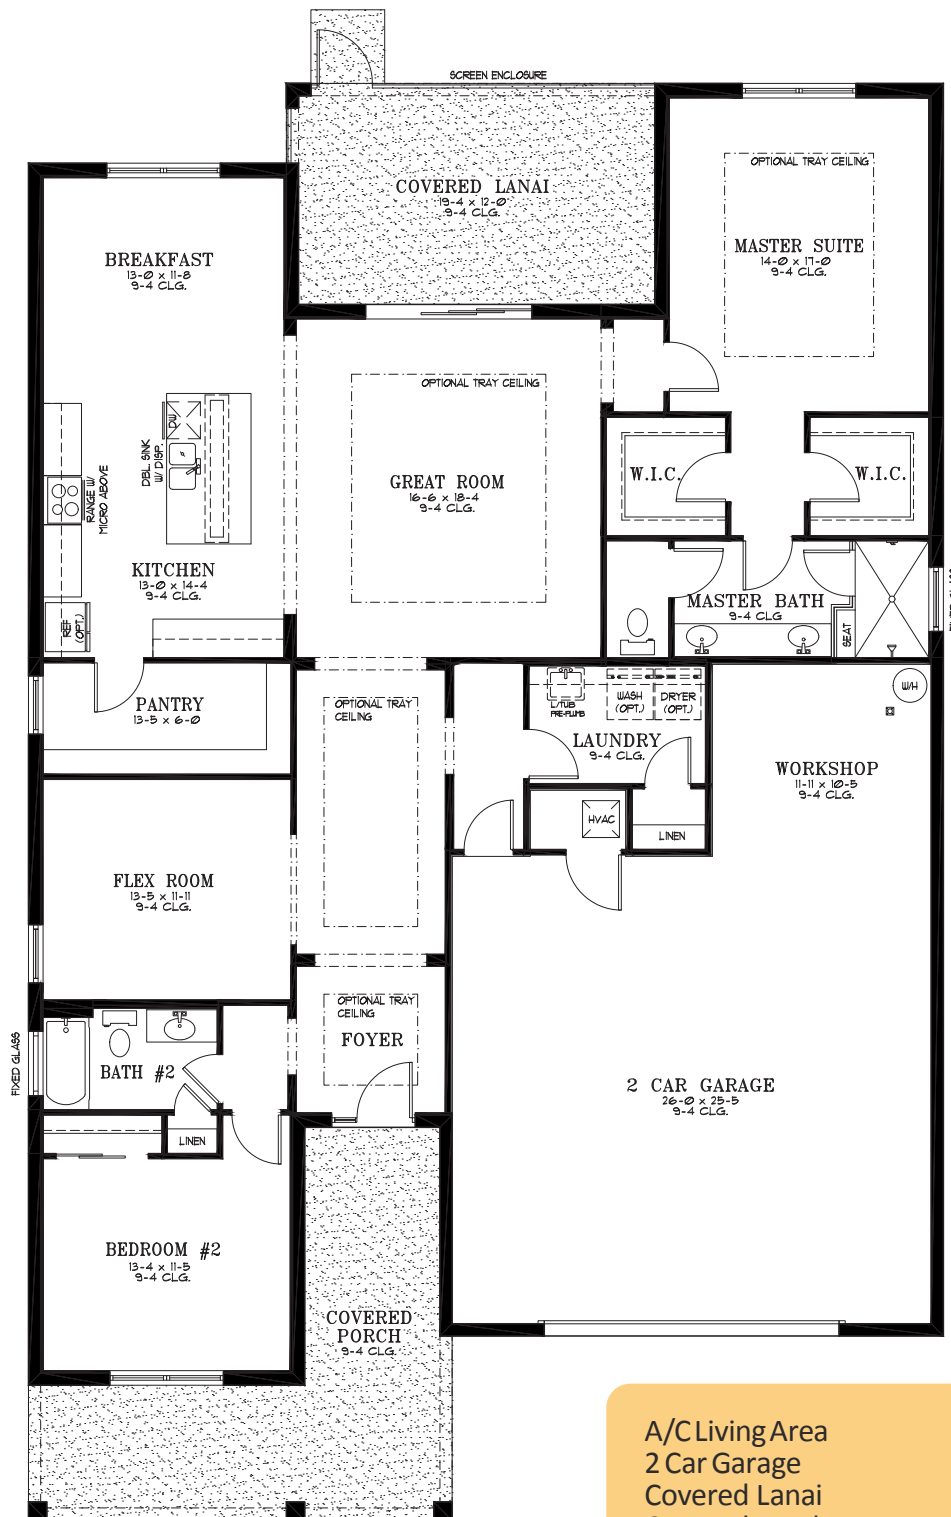

Beaumont

2 Bedroom | 2 Bath | Great Room | Breakfast Area
Flex Room | Laundry | Covered Lanai | Covered Porch
2 Car Garage with Workshop Space | 2,202 A/C Sq. Ft.

ELEVATION D

RENDERING IS ARTIST'S CONCEPT

UPGRADED ELEVATION E

RENDERING IS ARTIST'S CONCEPT

UPGRADED ELEVATION F

RENDERING IS ARTIST'S CONCEPT

Beaumont

04.15.2024

A/C Living Area	2,202 Sq. Ft.
2 Car Garage	837 Sq. Ft.
Covered Lanai	235 Sq. Ft.
Covered Porch	273 Sq. Ft.
Total	3,547 Sq. Ft.