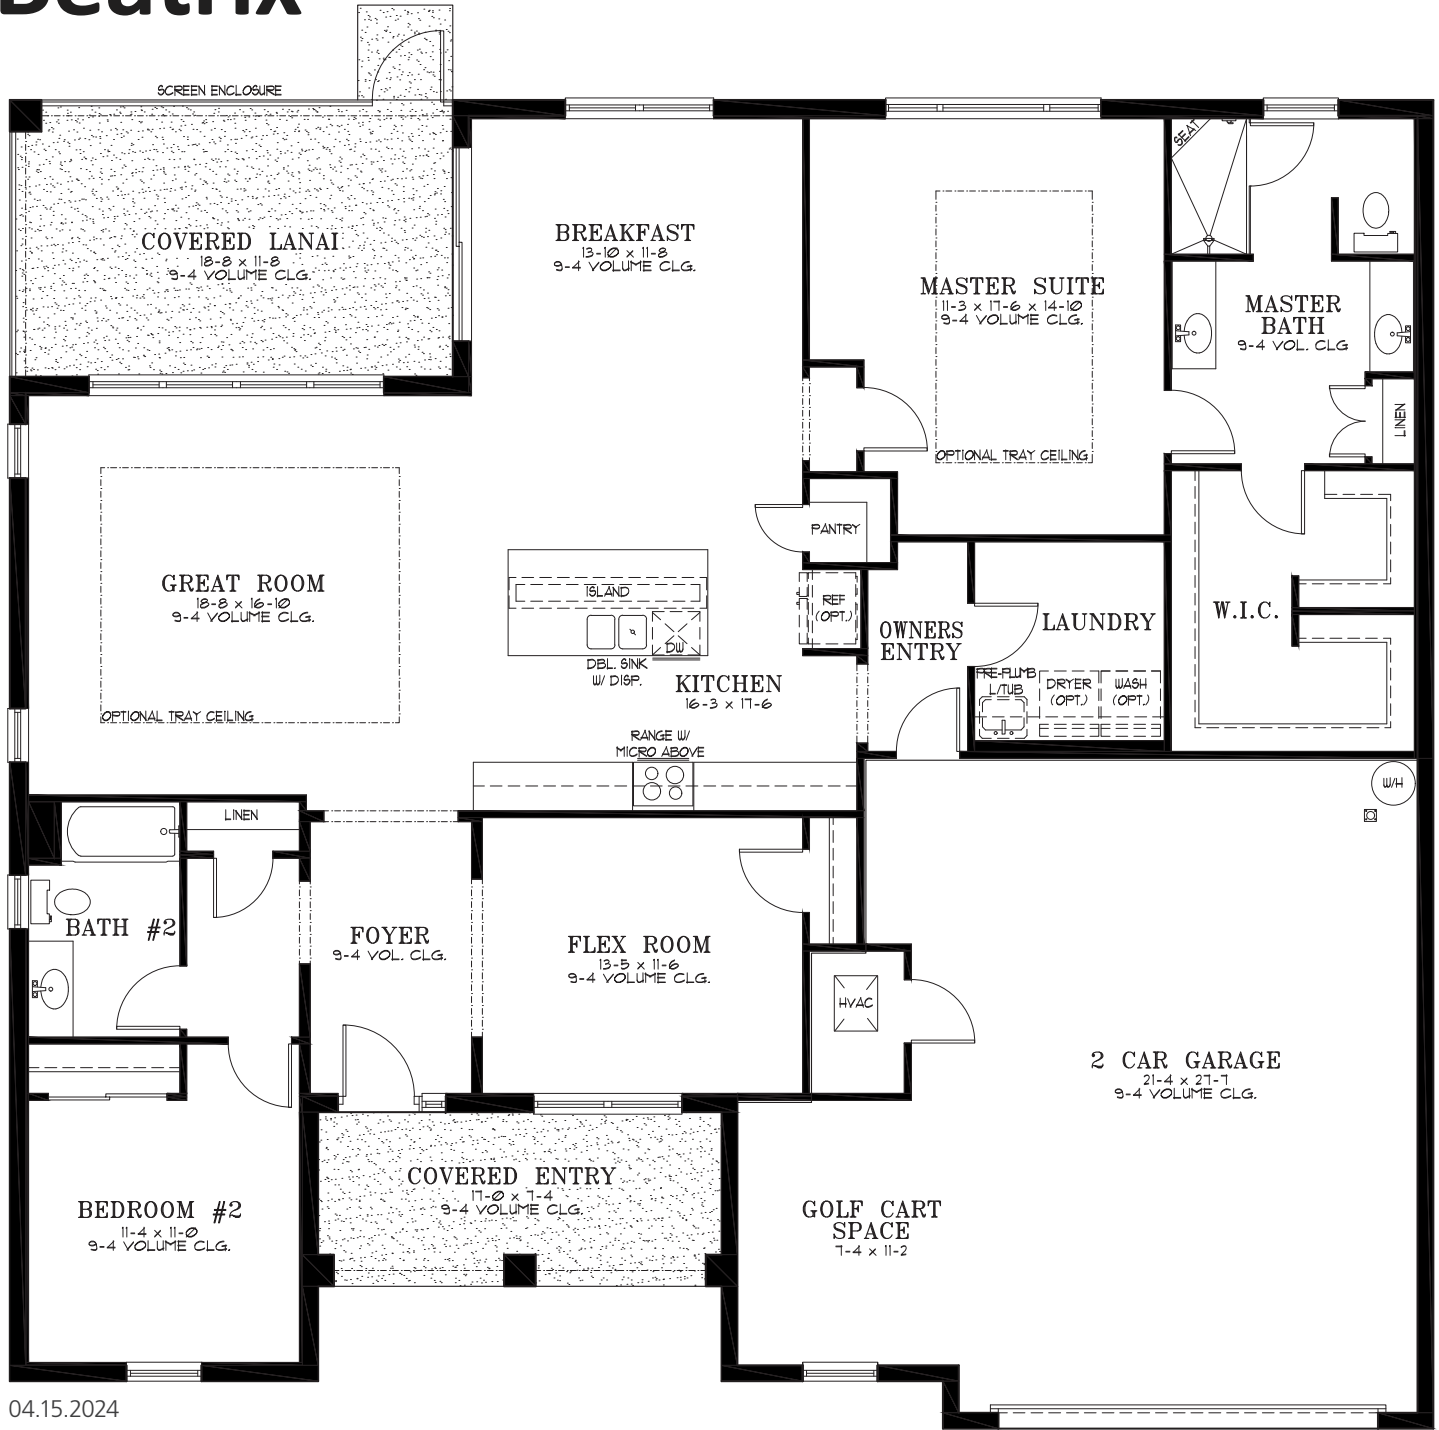

Beatrix

2 Bedroom | 2 Bath | Great Room | Breakfast Area
Flex Room | Laundry | Covered Lanai | Covered Entry
2 Car Garage with Golf Cart Space | 2,142 A/C Sq. Ft.

ELEVATION D

RENDERING IS ARTIST'S CONCEPT

UPGRADED ELEVATION E

RENDERING IS ARTIST'S CONCEPT

UPGRADED ELEVATION F

RENDERING IS ARTIST'S CONCEPT

Beatrix

04.15.2024

A/C Living Area	2,142 Sq. Ft.
2 Car Garage	729 Sq. Ft.
Covered Lanai	218 Sq. Ft.
Covered Entry	125 Sq. Ft.

Total	3,214 Sq. Ft.
--------------	----------------------

As of 07/01/2024