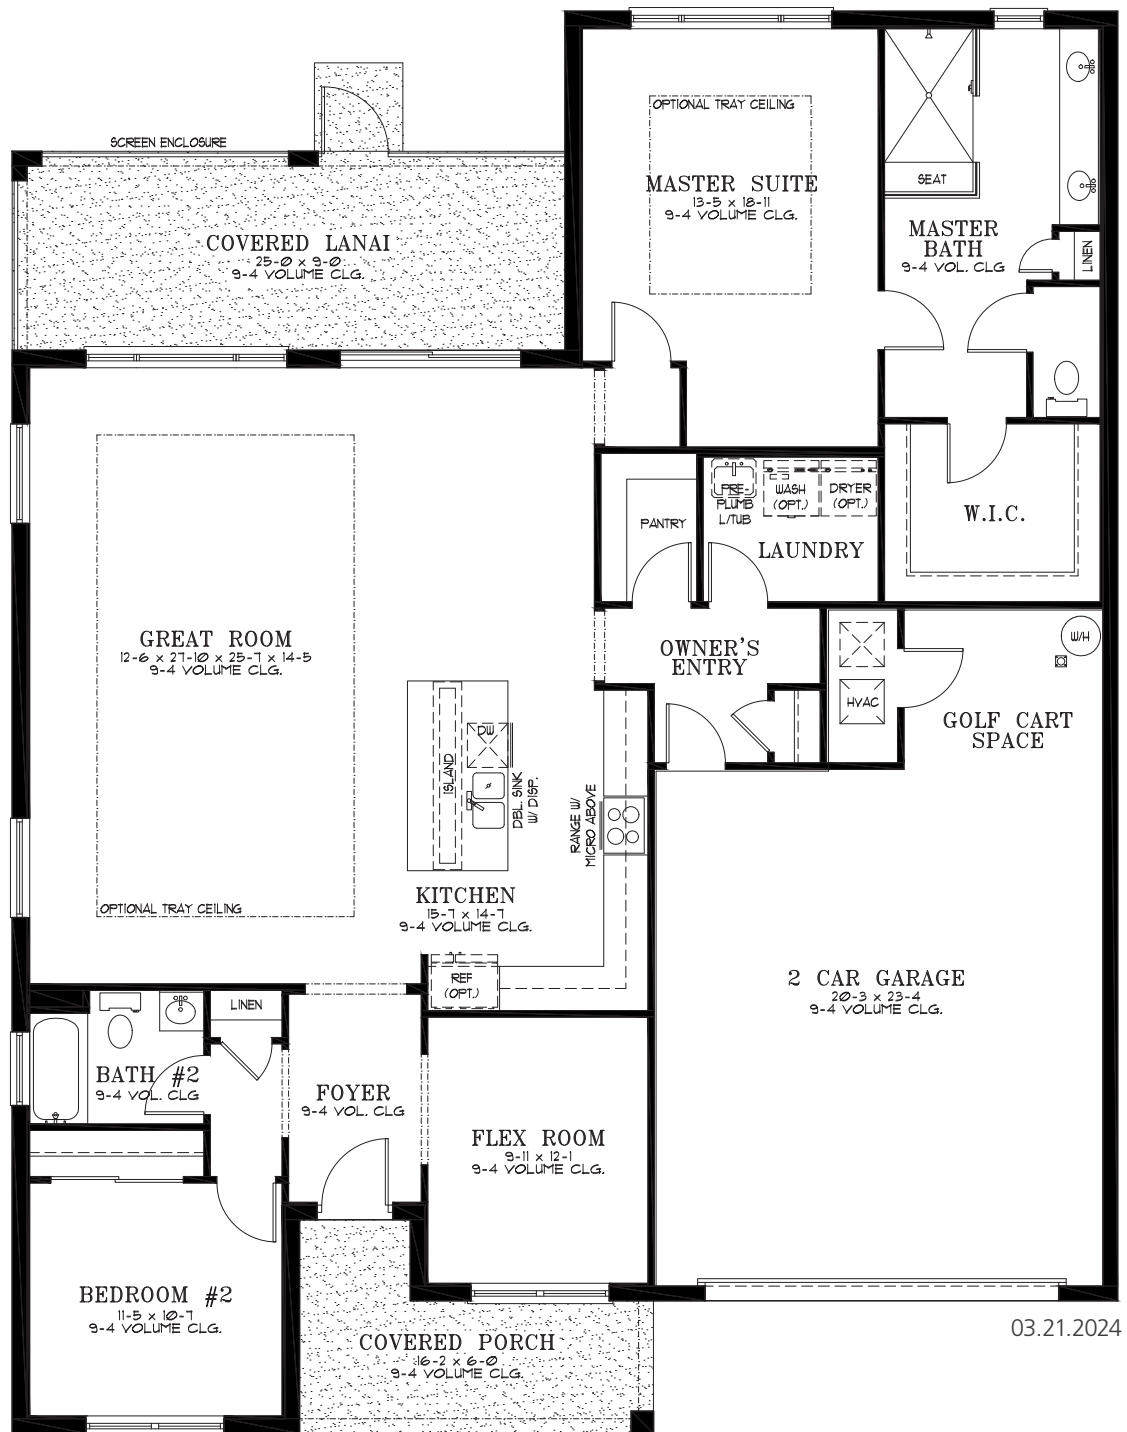

Ariana

2 Bedroom | 2 Bath | Great Room | Flex Room
Laundry | Covered Lanai | Covered Porch
2 Car Garage with Golf Cart Space | 2,019 A/C Sq. Ft.

ELEVATION D

RENDERING IS ARTIST'S CONCEPT

UPGRADED ELEVATION E

RENDERING IS ARTIST'S CONCEPT

UPGRADED ELEVATION F

RENDERING IS ARTIST'S CONCEPT

Ariana

03.21.2024

A/C Living Area	2,019 Sq. Ft.
2 Car Garage	574 Sq. Ft.
Covered Lanai	225 Sq. Ft.
Covered Porch	114 Sq. Ft.
Total	2,932 Sq. Ft.