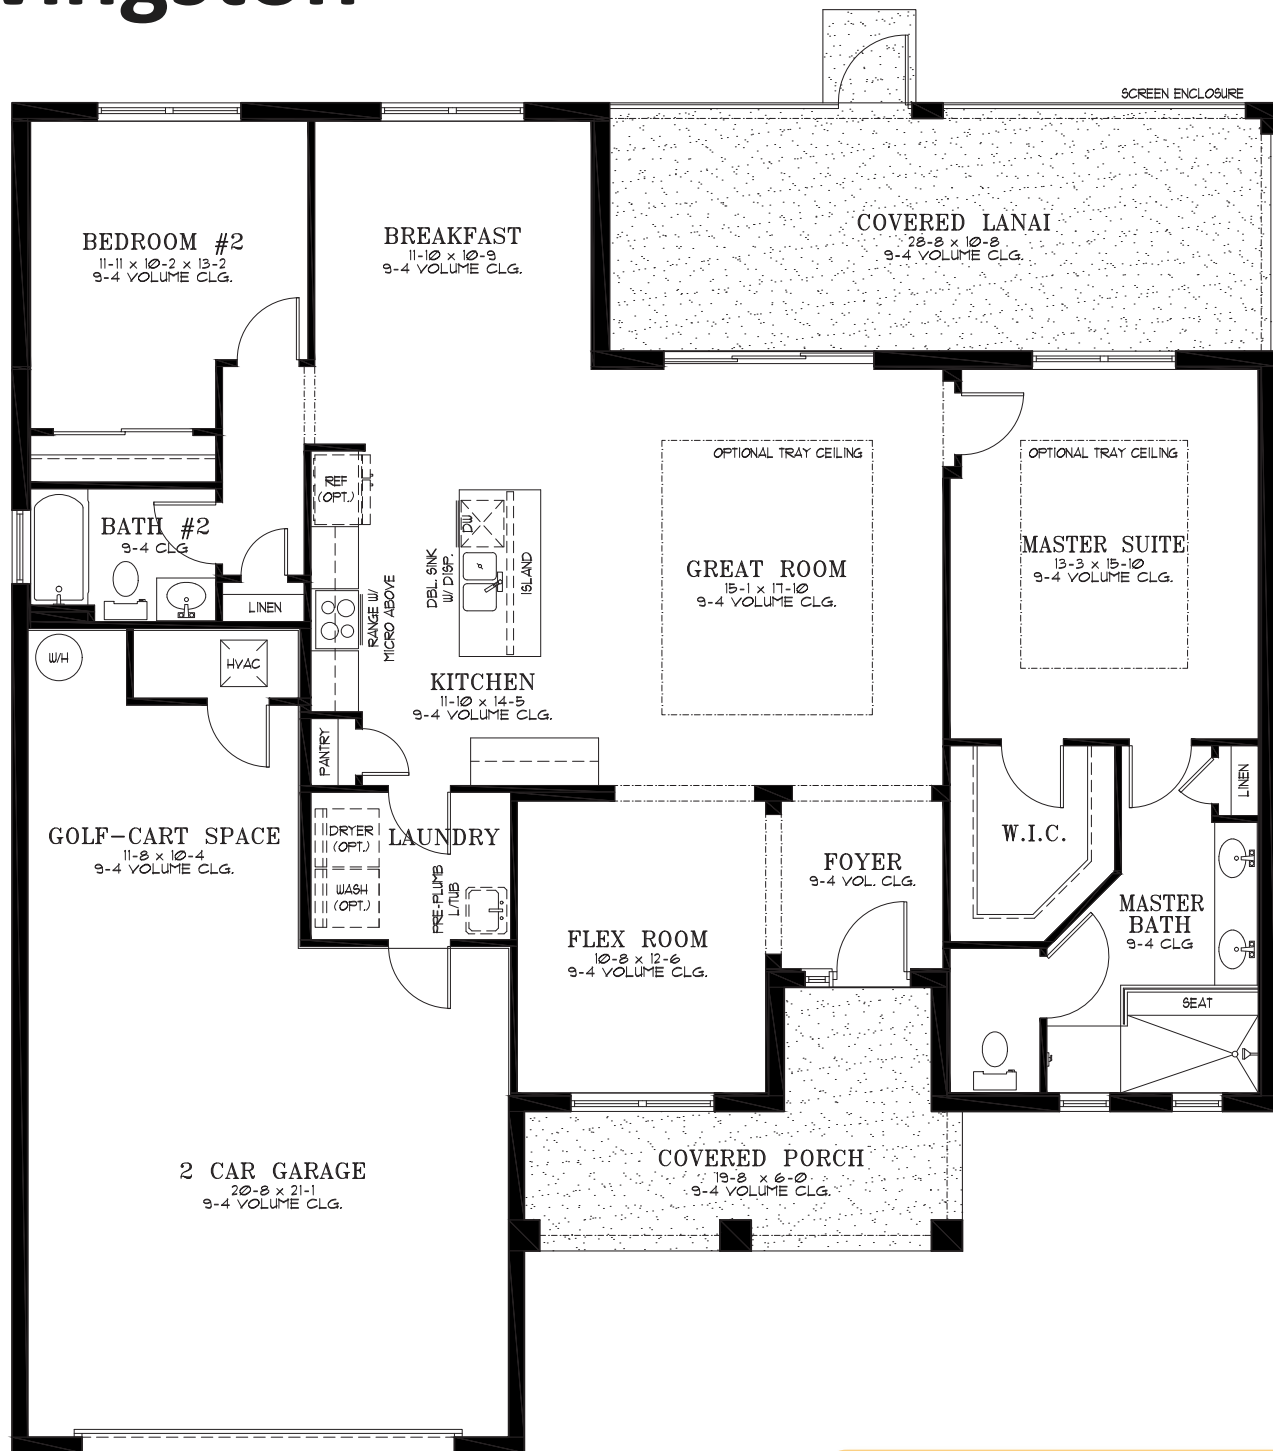

# Livingston

2 Bedroom | 2 Bath | Great Room | Breakfast Area  
Flex Room | Laundry | Covered Lanai | Covered Porch  
2 Car Garage with Golf Cart Space | 1,718 A/C Sq. Ft.

**ELEVATION D**

RENDERING IS ARTIST'S CONCEPT

**UPGRADED ELEVATION E**

RENDERING IS ARTIST'S CONCEPT

**UPGRADED ELEVATION F**

RENDERING IS ARTIST'S CONCEPT

# Livingston

04.17.2024

A/C Living Area	1,718 Sq. Ft.
2 Car Garage	619 Sq. Ft.
Covered Lanai	305 Sq. Ft.
Covered Porch	147 Sq. Ft.
<b>Total</b>	<b>2,789 Sq. Ft.</b>

As of 07/01/2024