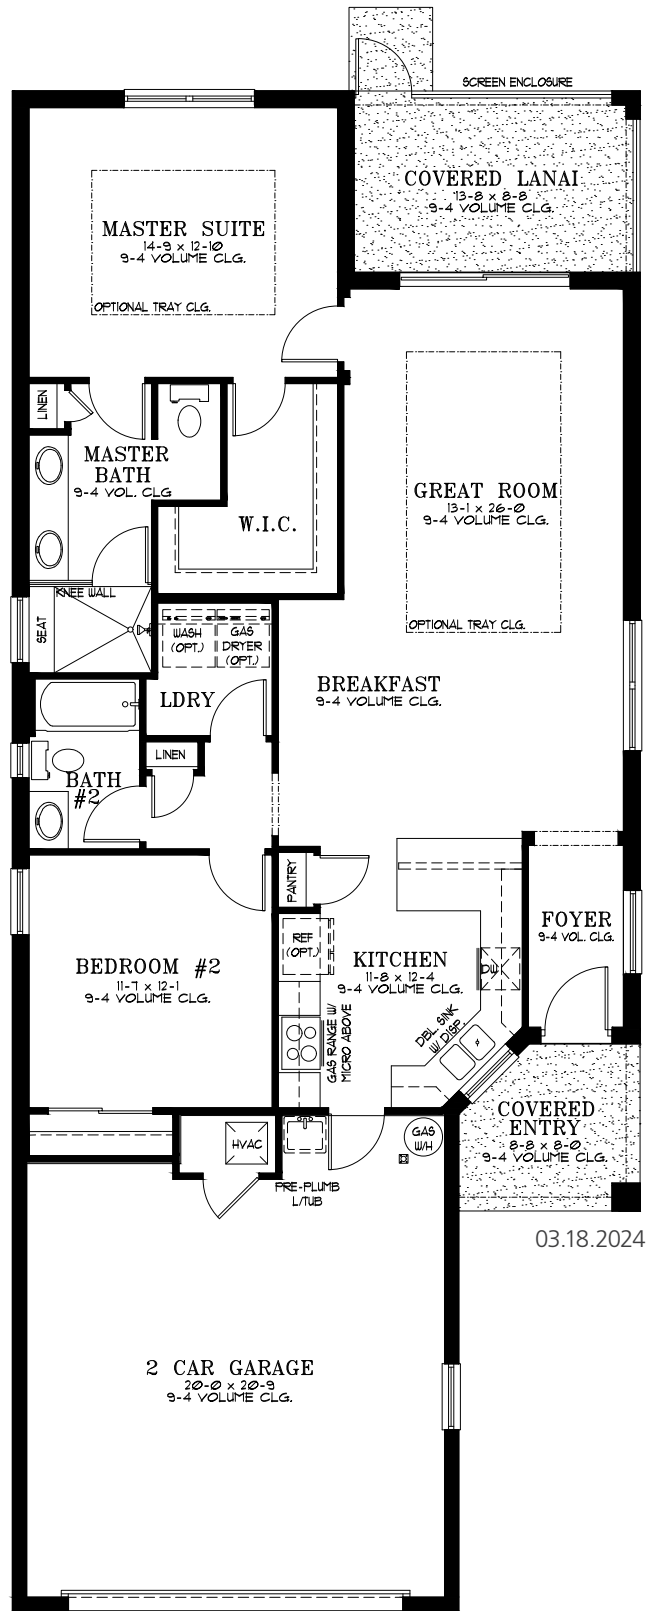

Oren

2 Bedroom | 2 Bath | Great Room | Breakfast Area
Laundry | Covered Lanai | Covered Entry | 2 Car Garage | 1,343 A/C Sq. Ft.

ELEVATION A

RENDERING IS ARTIST'S CONCEPT

UPGRADED ELEVATION B

RENDERING IS ARTIST'S CONCEPT

Oren

03.18.2024

A/C Living Area	1,343 Sq. ft.
2 Car Garage	489 Sq. ft.
Covered Lanai	118 Sq. ft.
Covered Entry	64 Sq. ft.
Total	2,014 Sq. Ft.

As of 07/01/2024