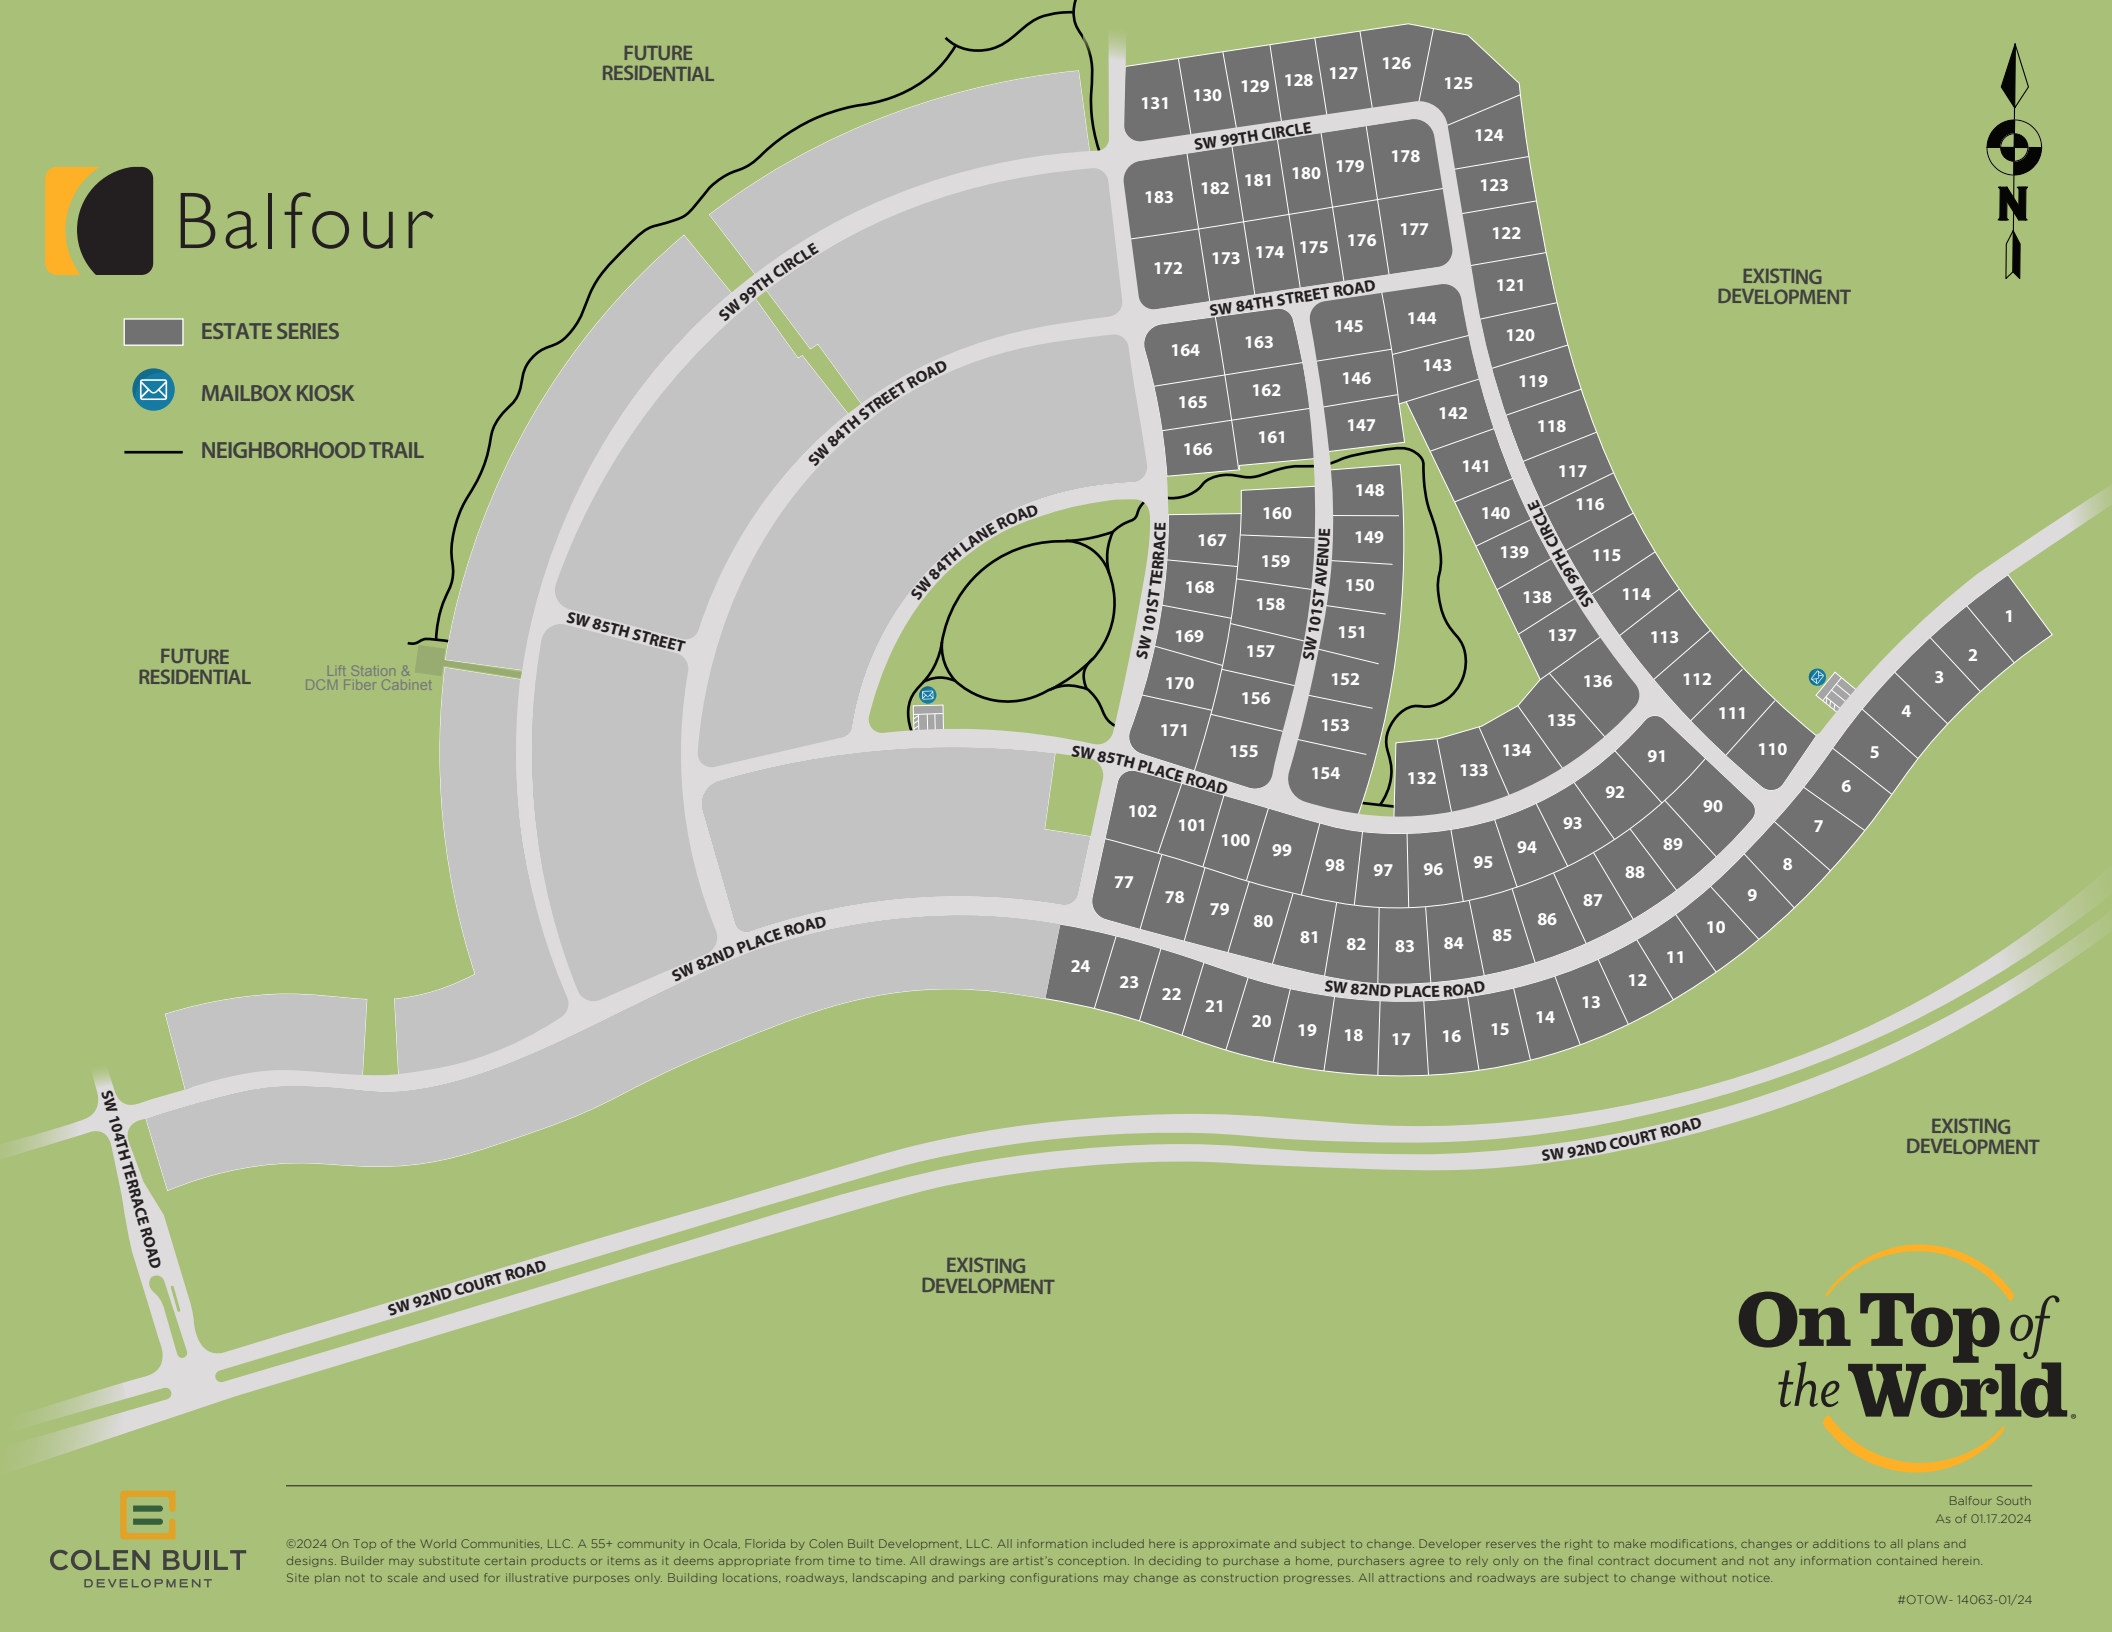

Balfour

-  ESTATE SERIES
-  MAILBOX KIOSK
-  NEIGHBORHOOD TRAIL

©2024 On Top of the World Communities, LLC. A 55+ community in Ocala, Florida by Colen Built Development, LLC. All information included here is approximate and subject to change. Developer reserves the right to make modifications, changes or additions to all plans and designs. Builder may substitute certain products or items as it deems appropriate from time to time. All drawings are artist's conception. In deciding to purchase a home, purchasers agree to rely only on the final contract document and not any information contained herein. Site plan not to scale and used for illustrative purposes only. Building locations, roadways, landscaping and parking configurations may change as construction progresses. All attractions and roadways are subject to change without notice.

Balfour South
As of 01.17.2024

#OTOW-14063-01/24