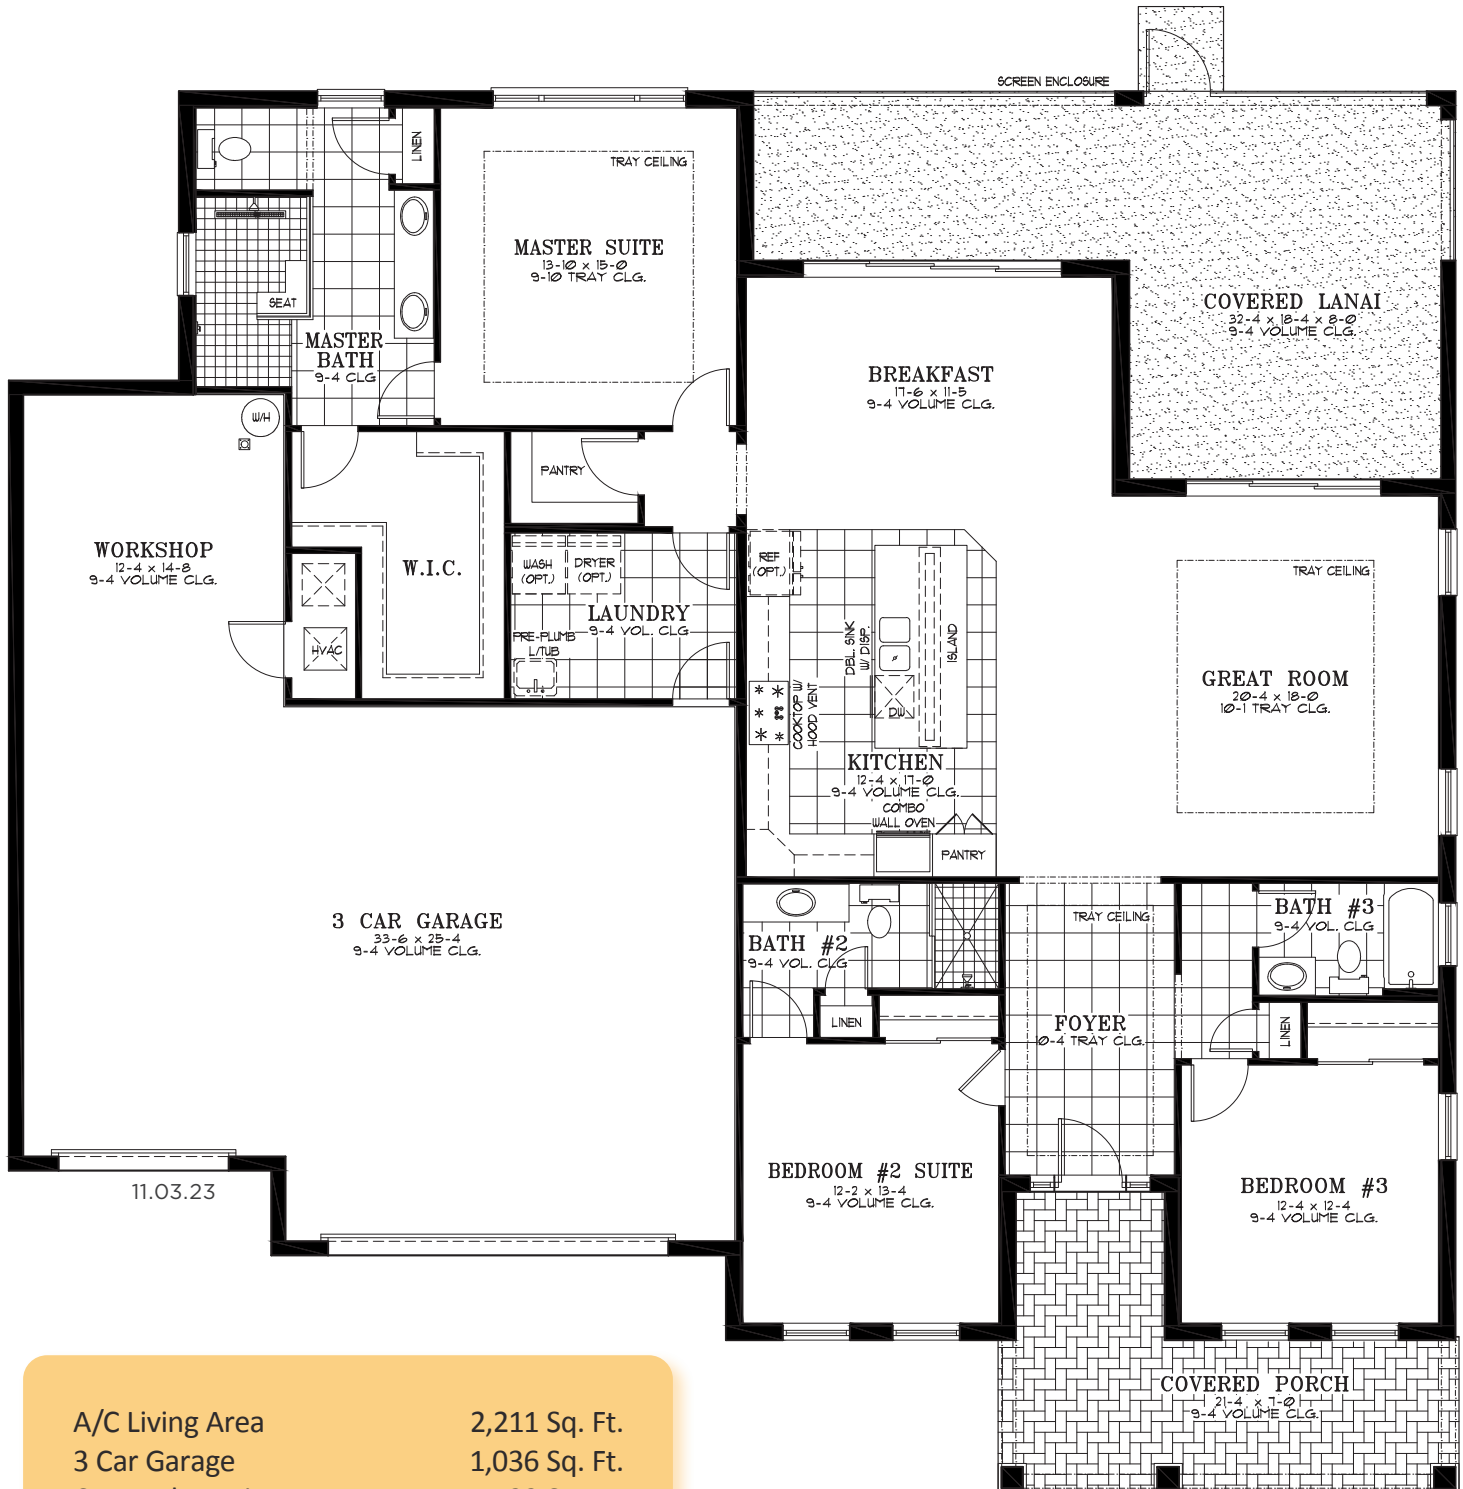

Arlington

3 Bedroom | 3 Bath | Great Room
Breakfast Area | Laundry | Covered Lanai
3 Car Garage with Workshop Space | 2,211 A/C Sq. Ft.

ELEVATION D

RENDERING IS ARTIST'S CONCEPT

UPGRADED ELEVATION E

RENDERING IS ARTIST'S CONCEPT

UPGRADED ELEVATION F

RENDERING IS ARTIST'S CONCEPT

Arlington

11.03.23

A/C Living Area	2,211 Sq. Ft.
3 Car Garage	1,036 Sq. Ft.
Covered Lanai	422 Sq. Ft.
Covered Porch	198 Sq. Ft.
Total	3,867 Sq. Ft.