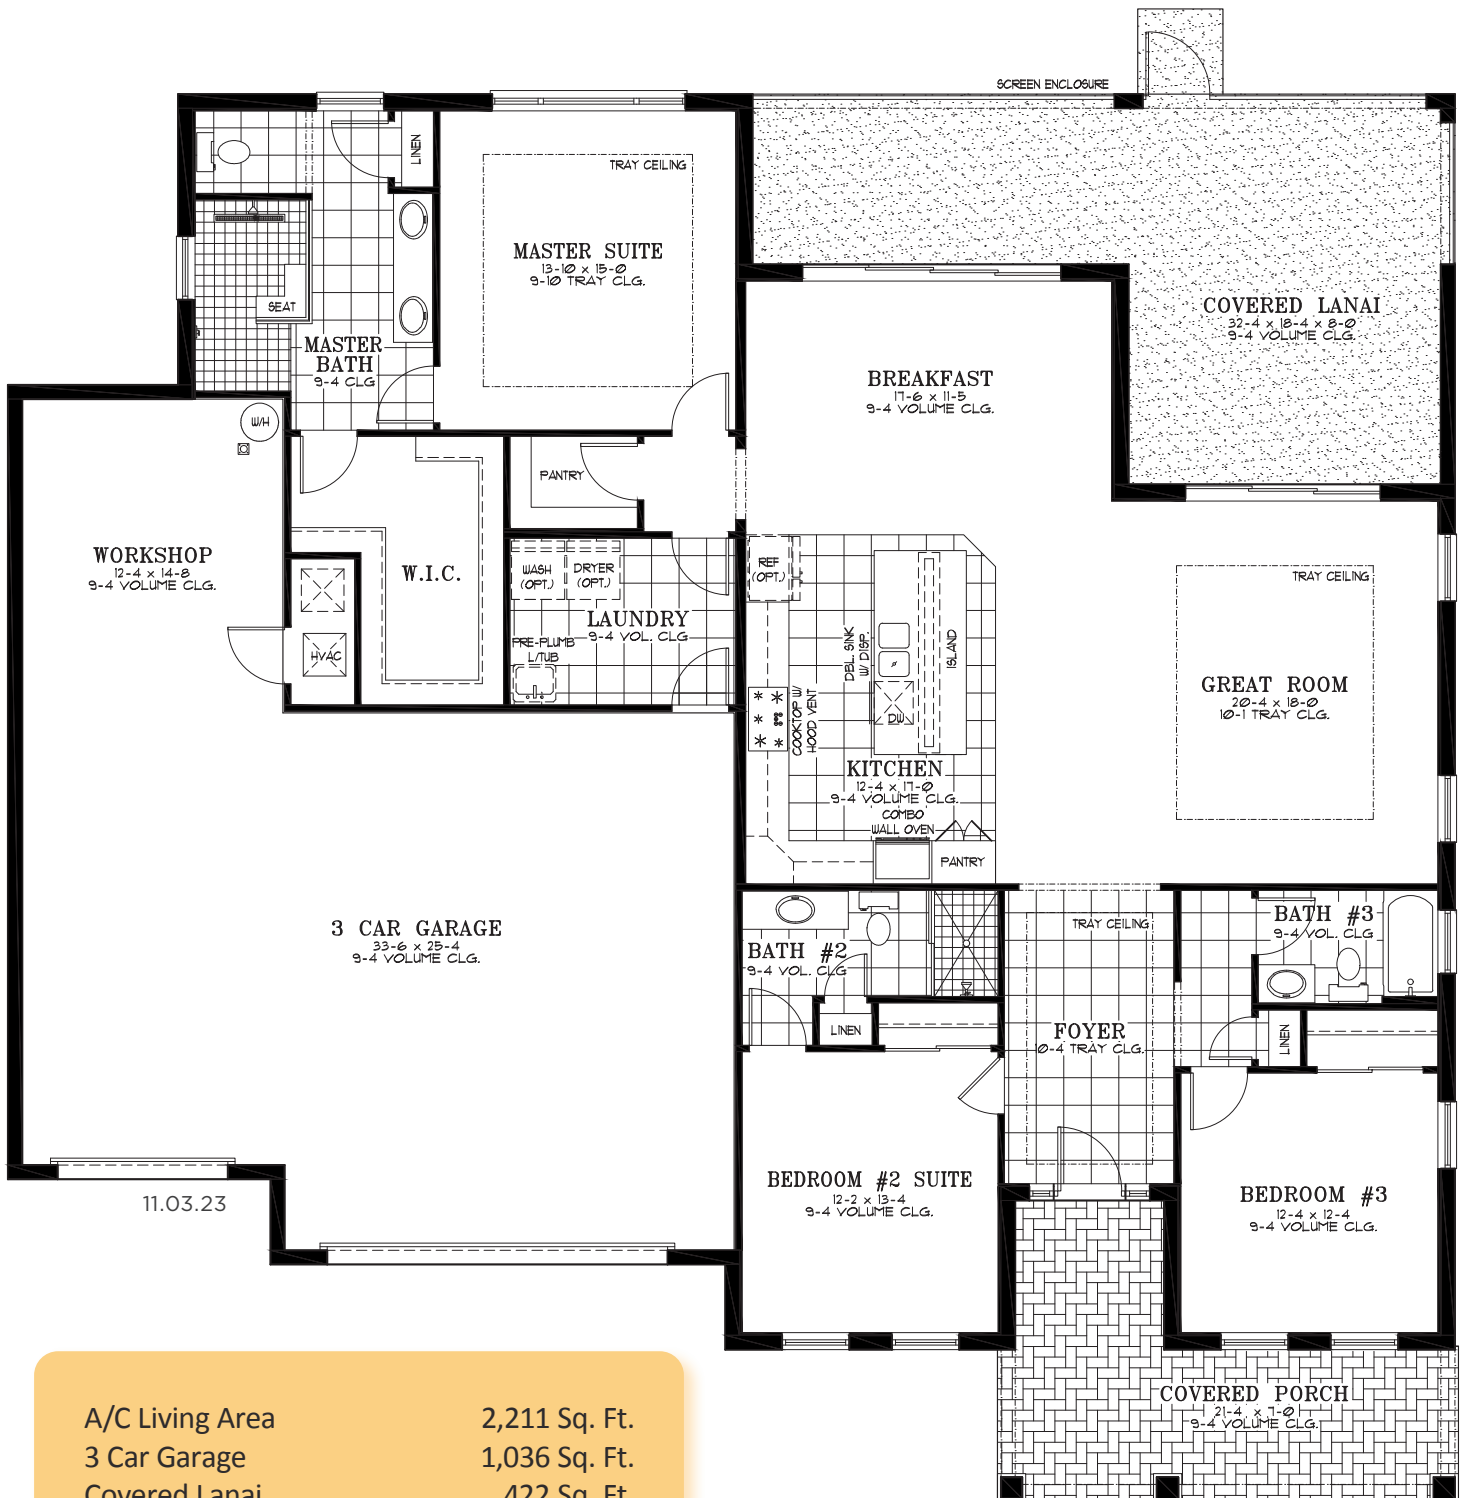

3 Bedroom | 3 Bath | Great Room
Breakfast Area | Laundry | Covered Lanai
3 Car Garage with Workshop Space | 2,211 A/C Sq. Ft.

ELEVATION D

RENDERING IS ARTIST'S CONCEPT

UPGRADED ELEVATION E

RENDERING IS ARTIST'S CONCEPT

UPGRADED ELEVATION F

RENDERING IS ARTIST'S CONCEPT

Arlington

A/C Living Area	2,211 Sq. Ft.
3 Car Garage	1,036 Sq. Ft.
Covered Lanai	422 Sq. Ft.
Covered Porch	198 Sq. Ft.
Total	3,867 Sq. Ft.