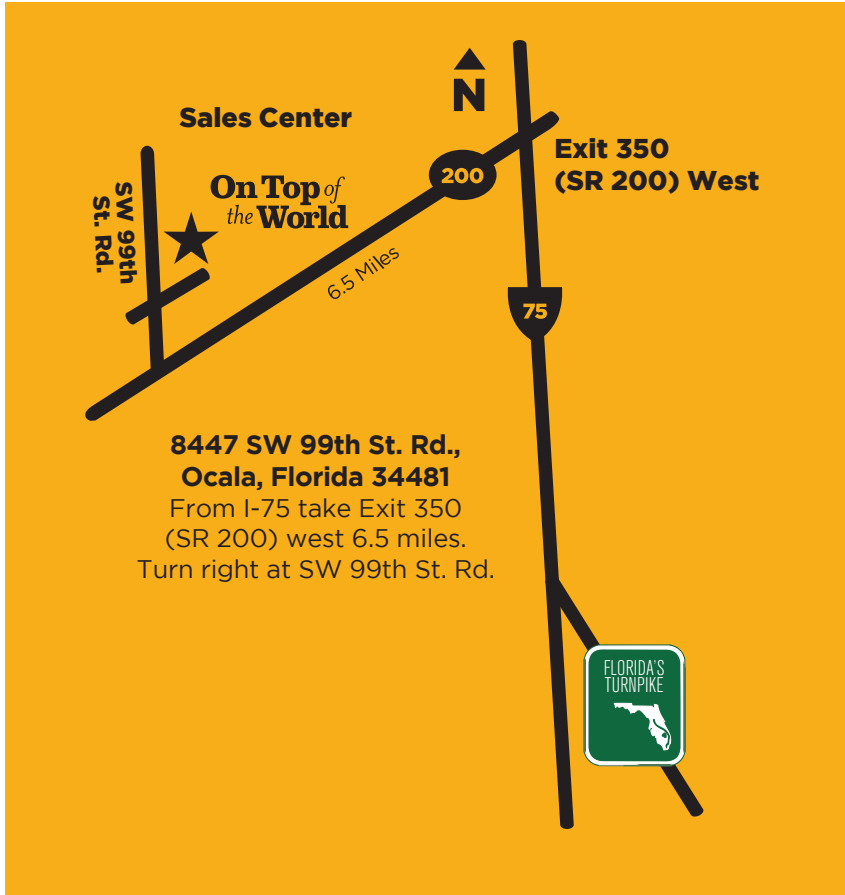

Call us at 866.228.5878
OnTopoftheWorld.com