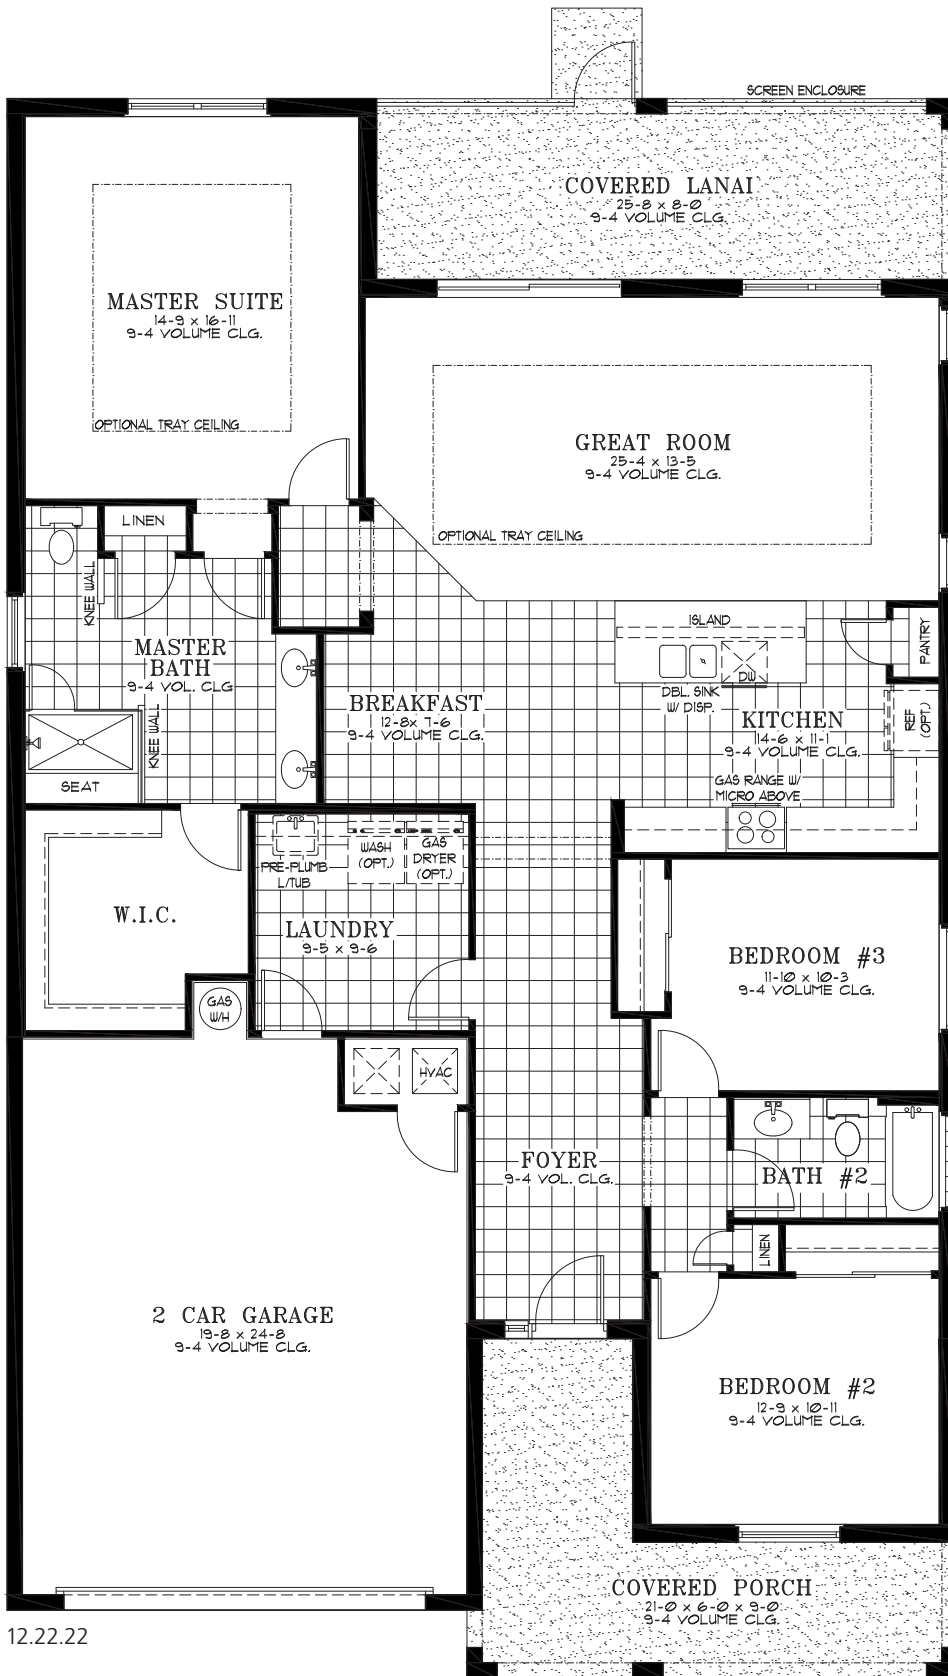

Sunflower

3 Bedroom | 2 Bath | Great Room | Breakfast Area
Laundry | Covered Lanai | 2 Car Garage | 1,967 A/C Sq. Ft.

ELEVATION A

RENDERING IS ARTIST'S CONCEPT

UPGRADED ELEVATION B

RENDERING IS ARTIST'S CONCEPT

UPGRADED ELEVATION C

RENDERING IS ARTIST'S CONCEPT

Sunflower

A/C Living Area	1,967 Sq. Ft.
2 Car Garage	512 Sq. Ft.
Covered Lanai	205 Sq. Ft.
Covered Porch	188 Sq. Ft.
Total	2,872 Sq. Ft.