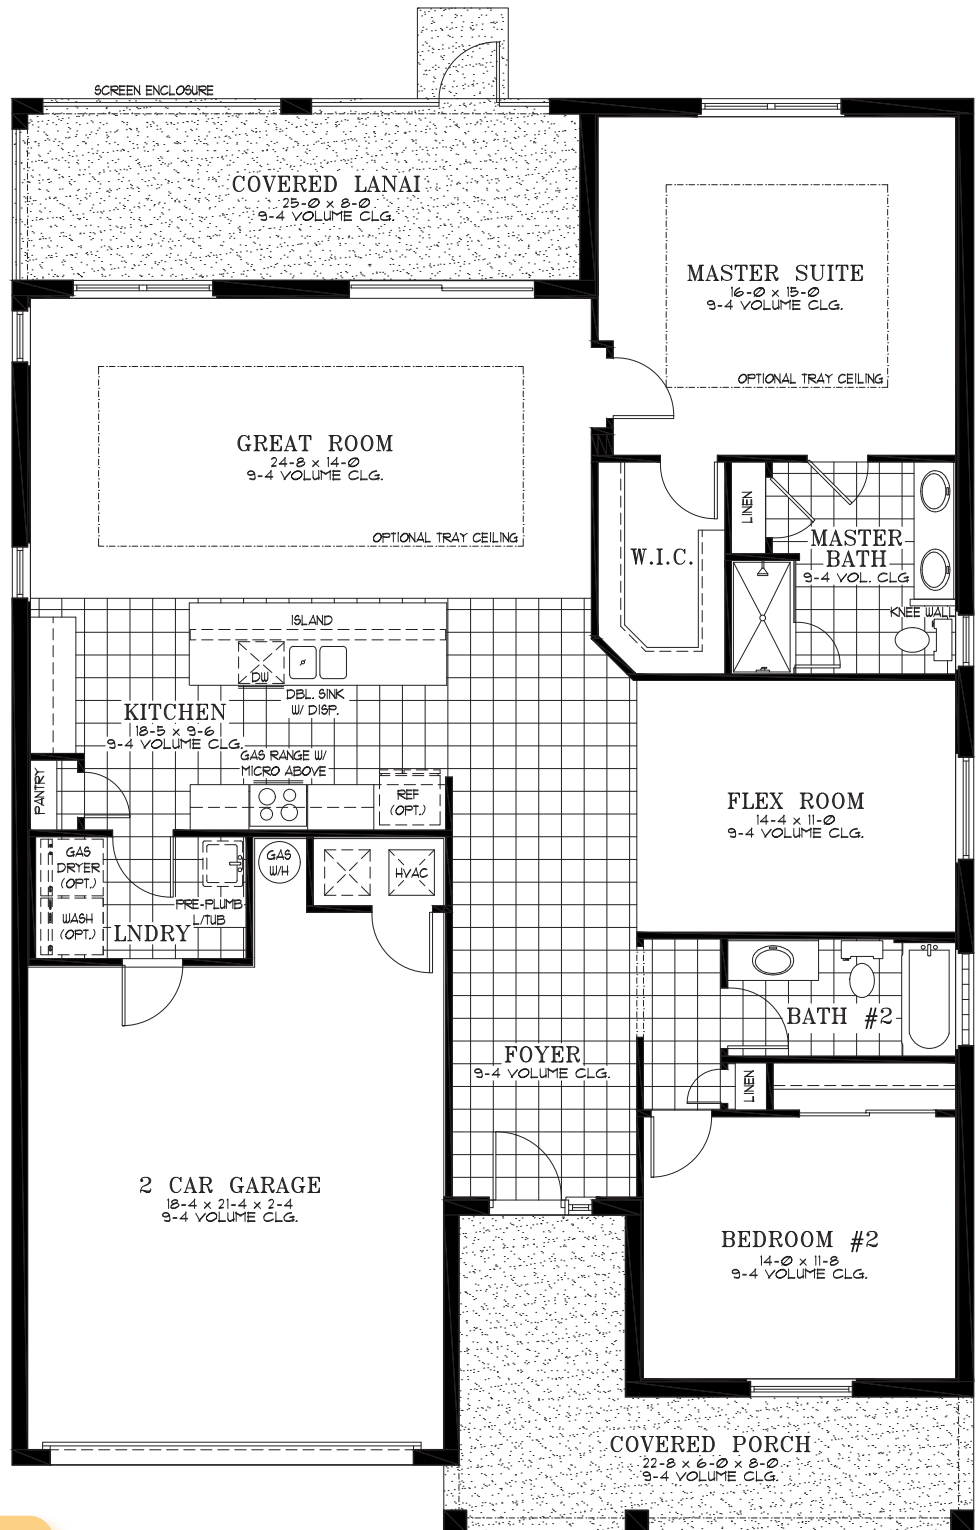

Ginger

2 Bedroom | 2 Bath | Great Room | Flex Room | Laundry
Covered Lanai | 2 Car Garage | 1,767 A/C Sq. Ft.

ELEVATION A

RENDERING IS ARTIST'S CONCEPT

UPGRADED ELEVATION B

RENDERING IS ARTIST'S CONCEPT

UPGRADED ELEVATION C

RENDERING IS ARTIST'S CONCEPT

Ginger

11.30.22

| | |
|-----------------|----------------------|
| A/C Living Area | 1,767 Sq. Ft. |
| 2 Car Garage | 454 Sq. Ft. |
| Covered Lanai | 200 Sq. Ft. |
| Covered Porch | 197 Sq. Ft. |
| Total | 2,618 Sq. Ft. |