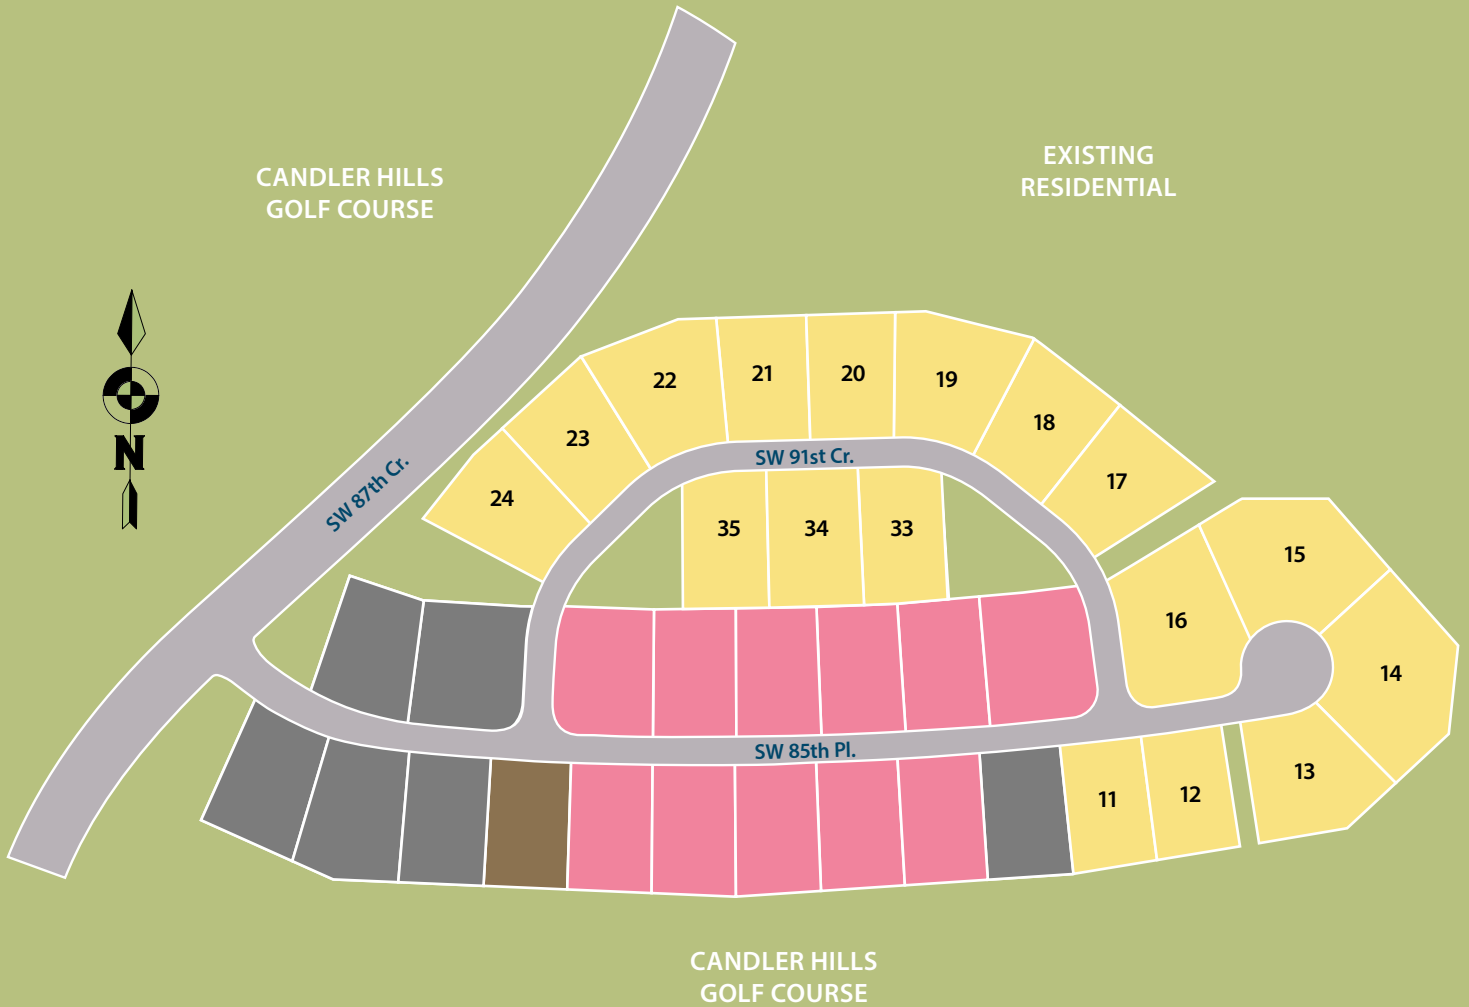

# Alendel

-  NOT AVAILABLE
-  MODELS
-  PARKING

©2021 On Top of the World Communities, LLC. A 55+ community in Ocala, Florida by Colen Built Development, LLC. All information included here is approximate and subject to change. Developer reserves the right to make modifications, changes or additions to all plans and designs. Builder may substitute certain products or items as it deems appropriate from time to time. All drawings are artist's conception. In deciding to purchase a home, purchasers agree to rely only on the final contract document and not any information contained herein. Site plan not to scale and used for illustrative purposes only. Building locations, roadways, landscaping and parking configurations may change as construction progresses. All roadways are subject to change without notice.