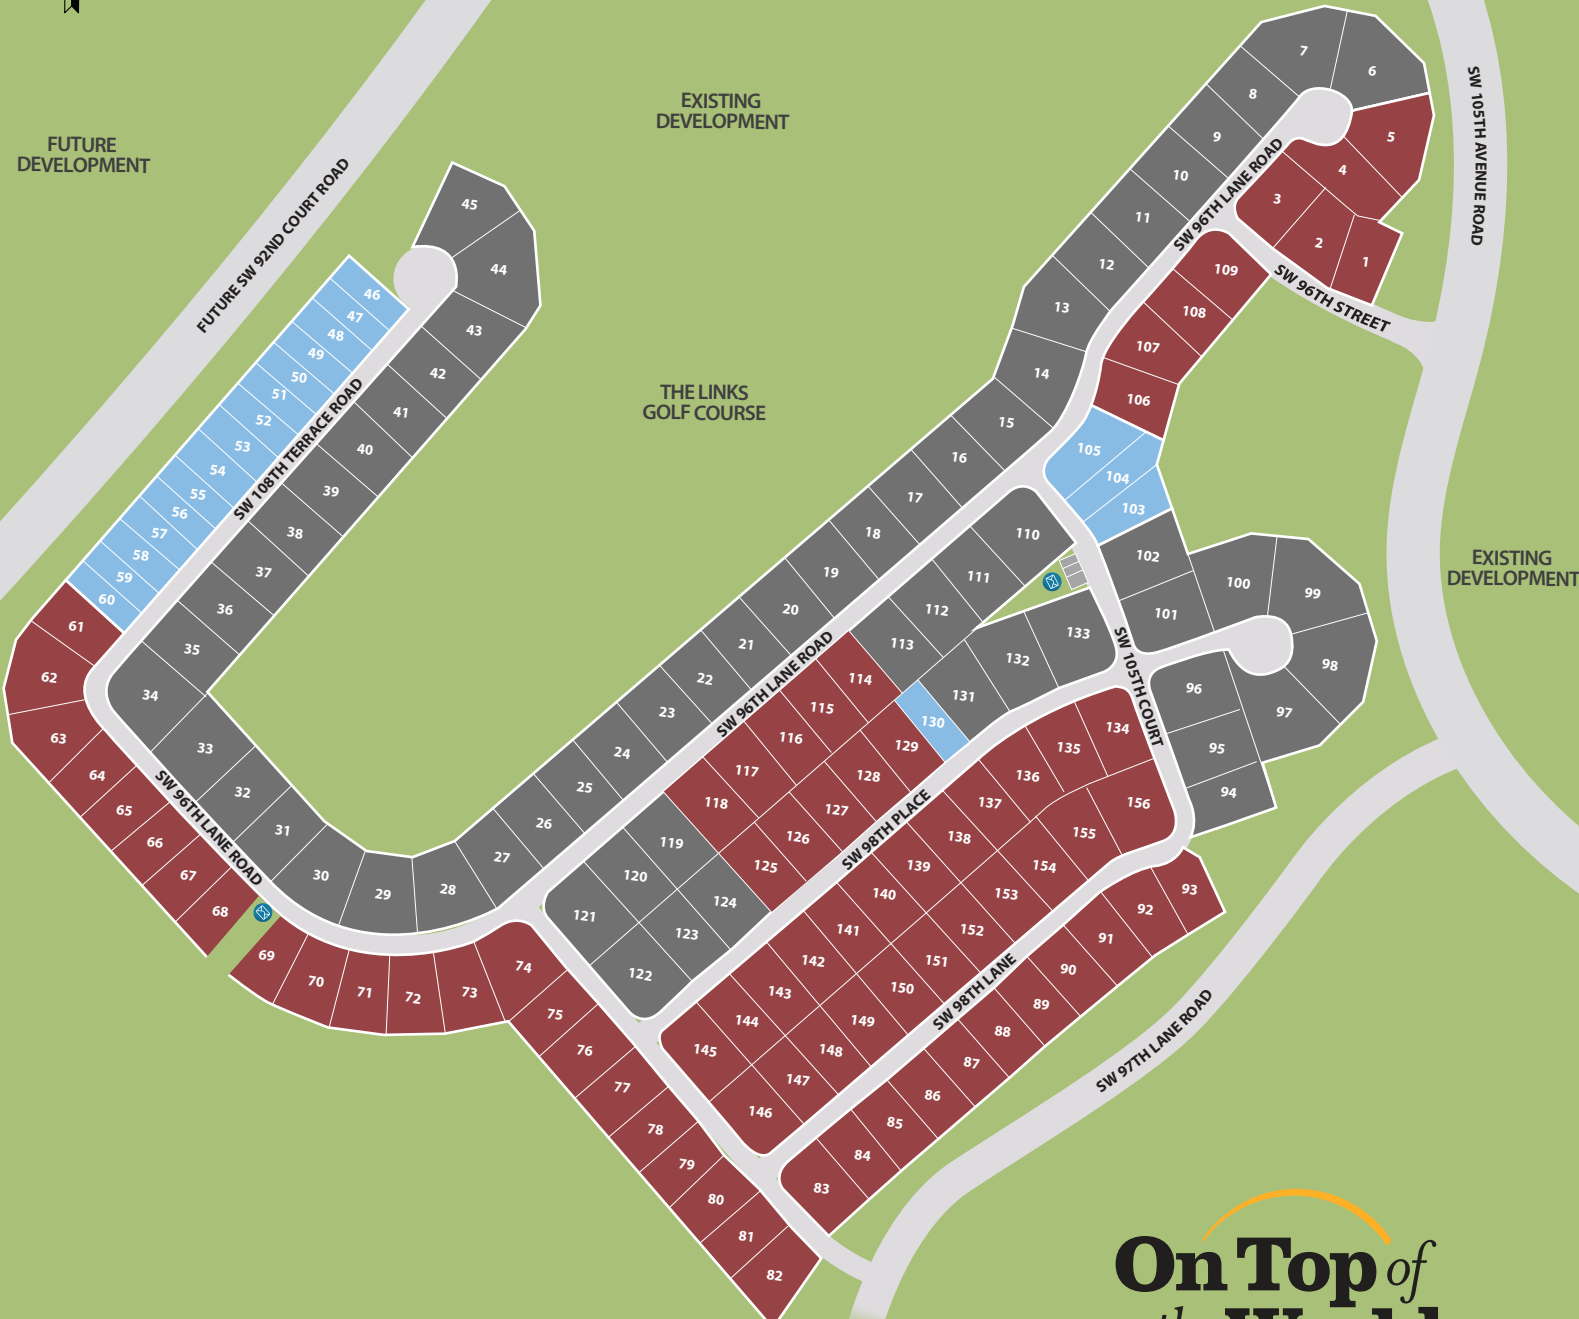

Longleaf Ridge

FUTURE DEVELOPMENT

EXISTING DEVELOPMENT

THE LINKS GOLF COURSE

EXISTING DEVELOPMENT

- CARRIAGE SERIES
- PREMIER SERIES
- ESTATE SERIES
- MAILBOX KIOSK

EXISTING DEVELOPMENT BY OTHER

On Top of the World.

Longleaf Ridge Phase 5
As of 12.19.2022

©2022 On Top of the World Communities, LLC. A 55+ community in Ocala, Florida by Colen Built Development, LLC. All information included here is approximate and subject to change. Developer reserves the right to make modifications, changes or additions to all plans and designs. Builder may substitute certain products or items as it deems appropriate from time to time. All drawings are artist's conception. In deciding to purchase a home, purchasers agree to rely only on the final contract document and not any information contained herein. Site plan not to scale and used for illustrative purposes only. Building locations, roadways, landscaping and parking configurations may change as construction progresses. All attractions and roadways are subject to change without notice.