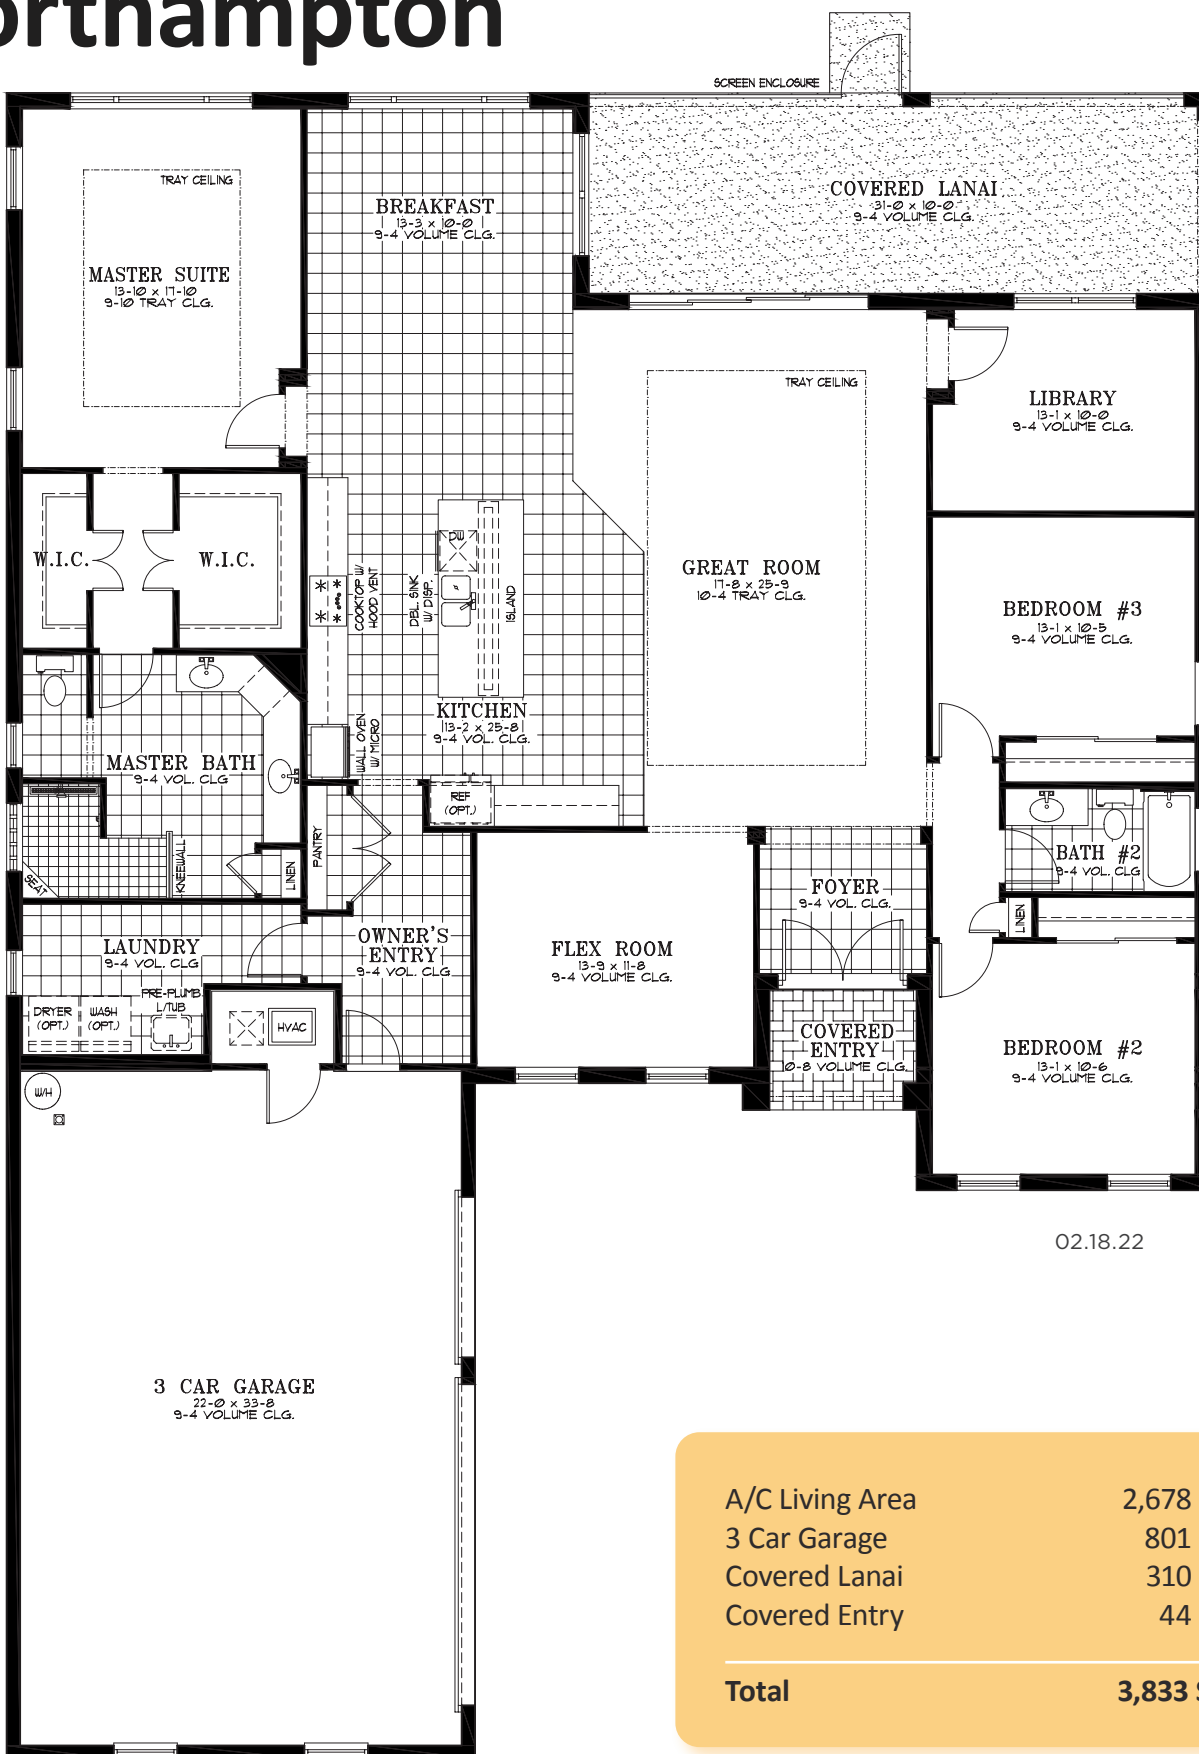

Northampton

3 Bedroom | 2 Bath | Great Room
Breakfast Area | Library | Flex Room | Laundry
Covered Lanai | 3 Car Garage | 2,678 A/C Sq. Ft.

ELEVATION D

RENDERING IS ARTIST'S CONCEPT

UPGRADED ELEVATION E

RENDERING IS ARTIST'S CONCEPT

UPGRADED ELEVATION F

RENDERING IS ARTIST'S CONCEPT

Northhampton

02.18.22

A/C Living Area	2,678 Sq. Ft.
3 Car Garage	801 Sq. Ft.
Covered Lanai	310 Sq. Ft.
Covered Entry	44 Sq. Ft.
Total	3,833 Sq. Ft.