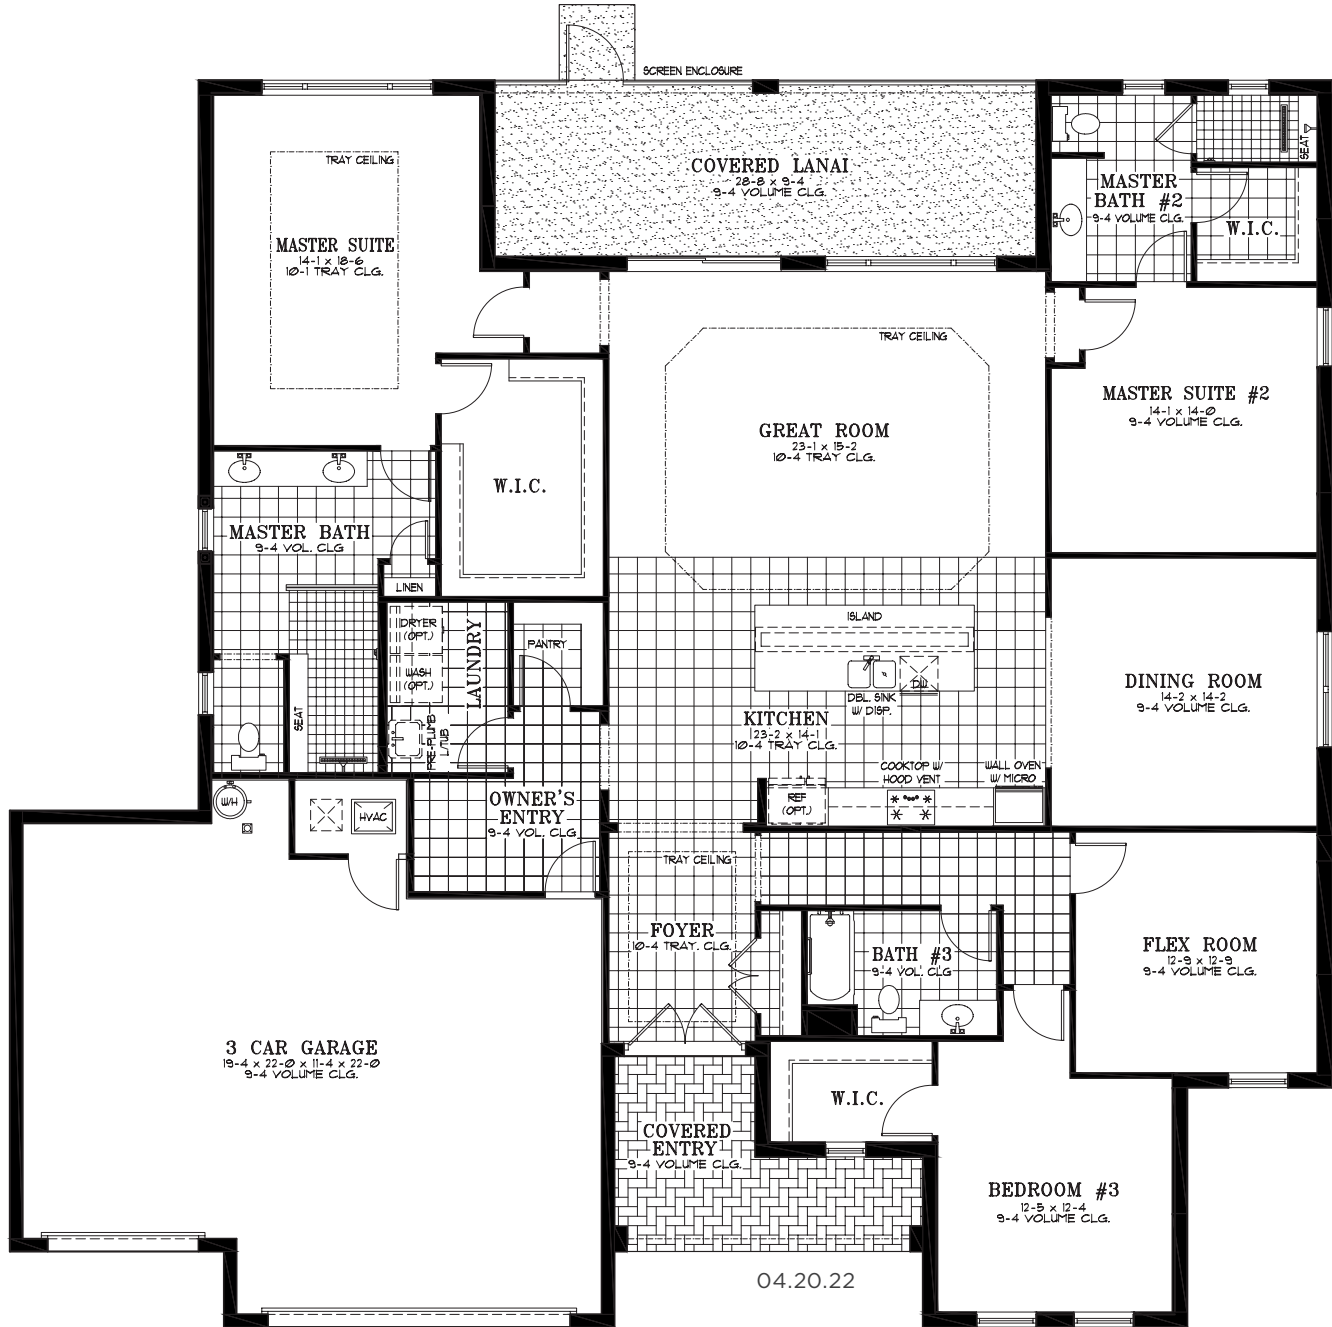

Wellington

3 Bedroom | 3 Bath | Great Room
Dining Area | Flex Room | Laundry | Covered Lanai
3 Car Garage | 2,870 A/C Sq. Ft.

ELEVATION D

RENDERING IS ARTIST'S CONCEPT

UPGRADED ELEVATION E

RENDERING IS ARTIST'S CONCEPT

UPGRADED ELEVATION F

RENDERING IS ARTIST'S CONCEPT

Wellington

A/C Living Area	2,870 Sq. Ft.
3 Car Garage	766 Sq. Ft.
Covered Lanai	268 Sq. Ft.
Covered Entry	122 Sq. Ft.
Total	4,026 Sq. Ft.