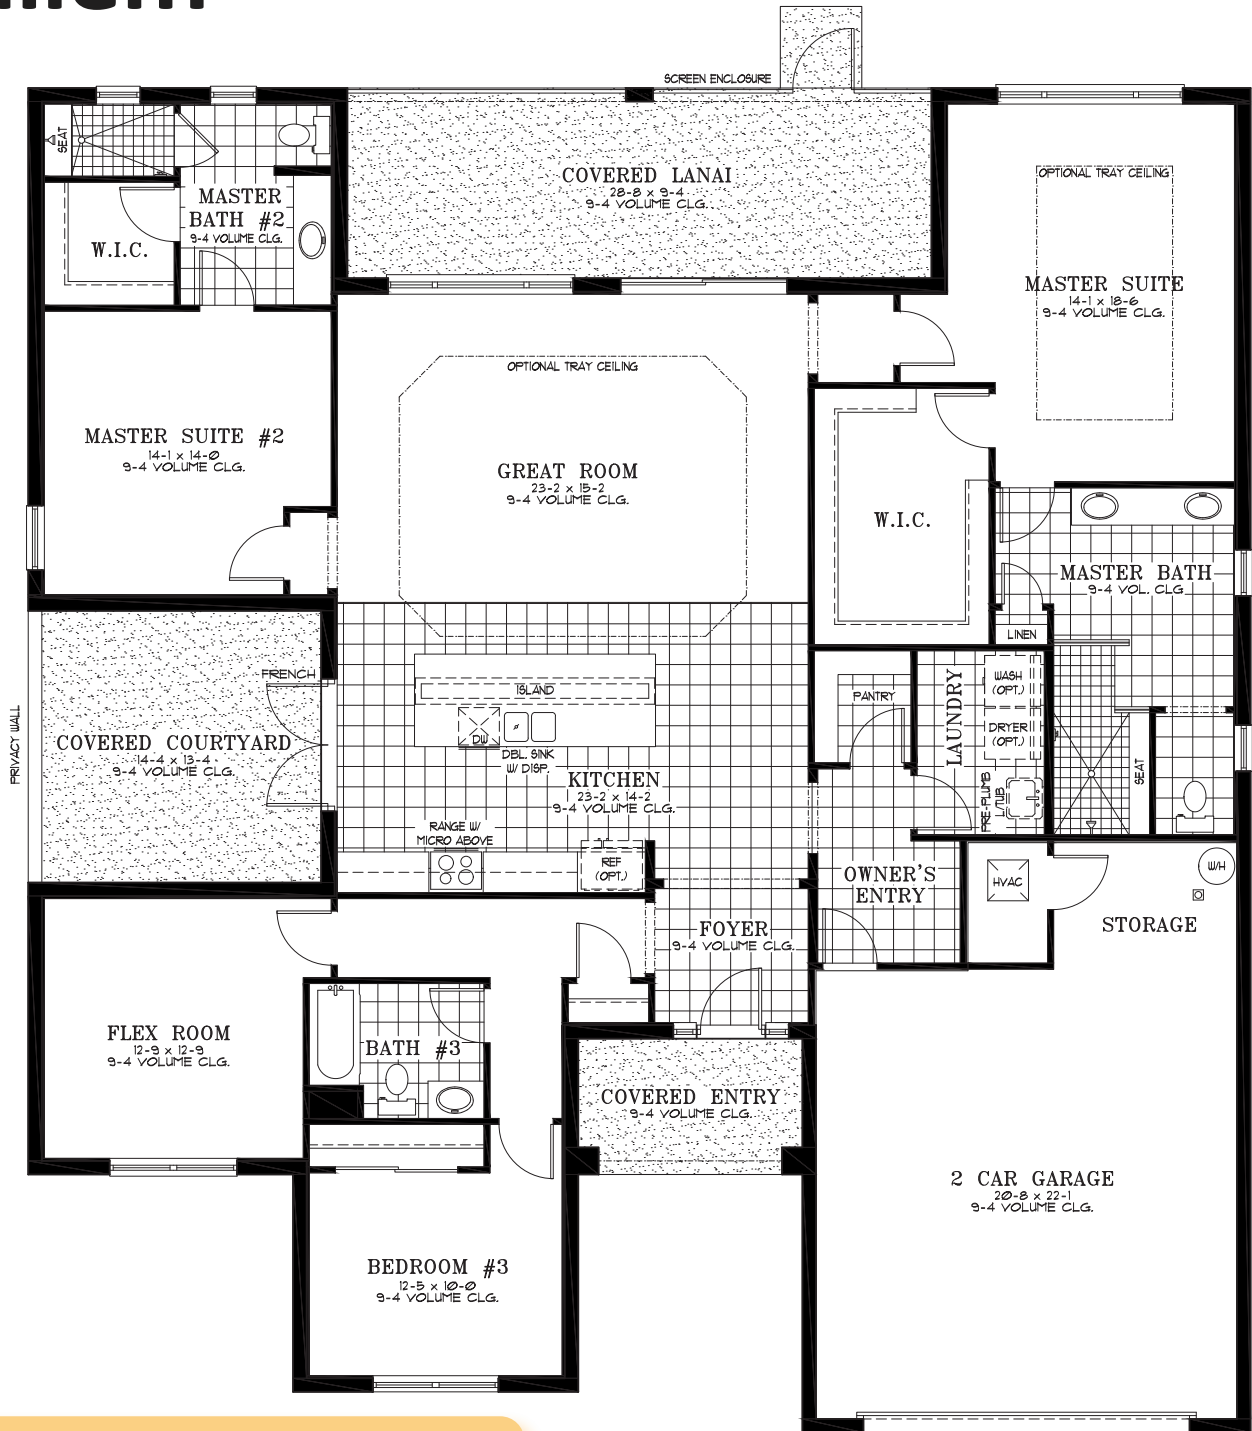

# Willem

3 Bedroom | 3 Bath | Great Room  
Flex Room | Laundry | Covered Lanai | Covered Courtyard  
2 Car Garage with Storage Space | 2,536 A/C Sq. Ft.

**ELEVATION D**

RENDERING IS ARTIST'S CONCEPT

**UPGRADED ELEVATION E**

RENDERING IS ARTIST'S CONCEPT

**UPGRADED ELEVATION F**

RENDERING IS ARTIST'S CONCEPT

# Willem

1.24.22

A/C Living Area	2,536 Sq. Ft.
2 Car Garage	560 Sq. Ft.
Covered Lanai	268 Sq. Ft.
Covered Courtyard	192 Sq. Ft.
Covered Porch	73 Sq. Ft.
<b>Total</b>	<b>3,629 Sq. Ft.</b>