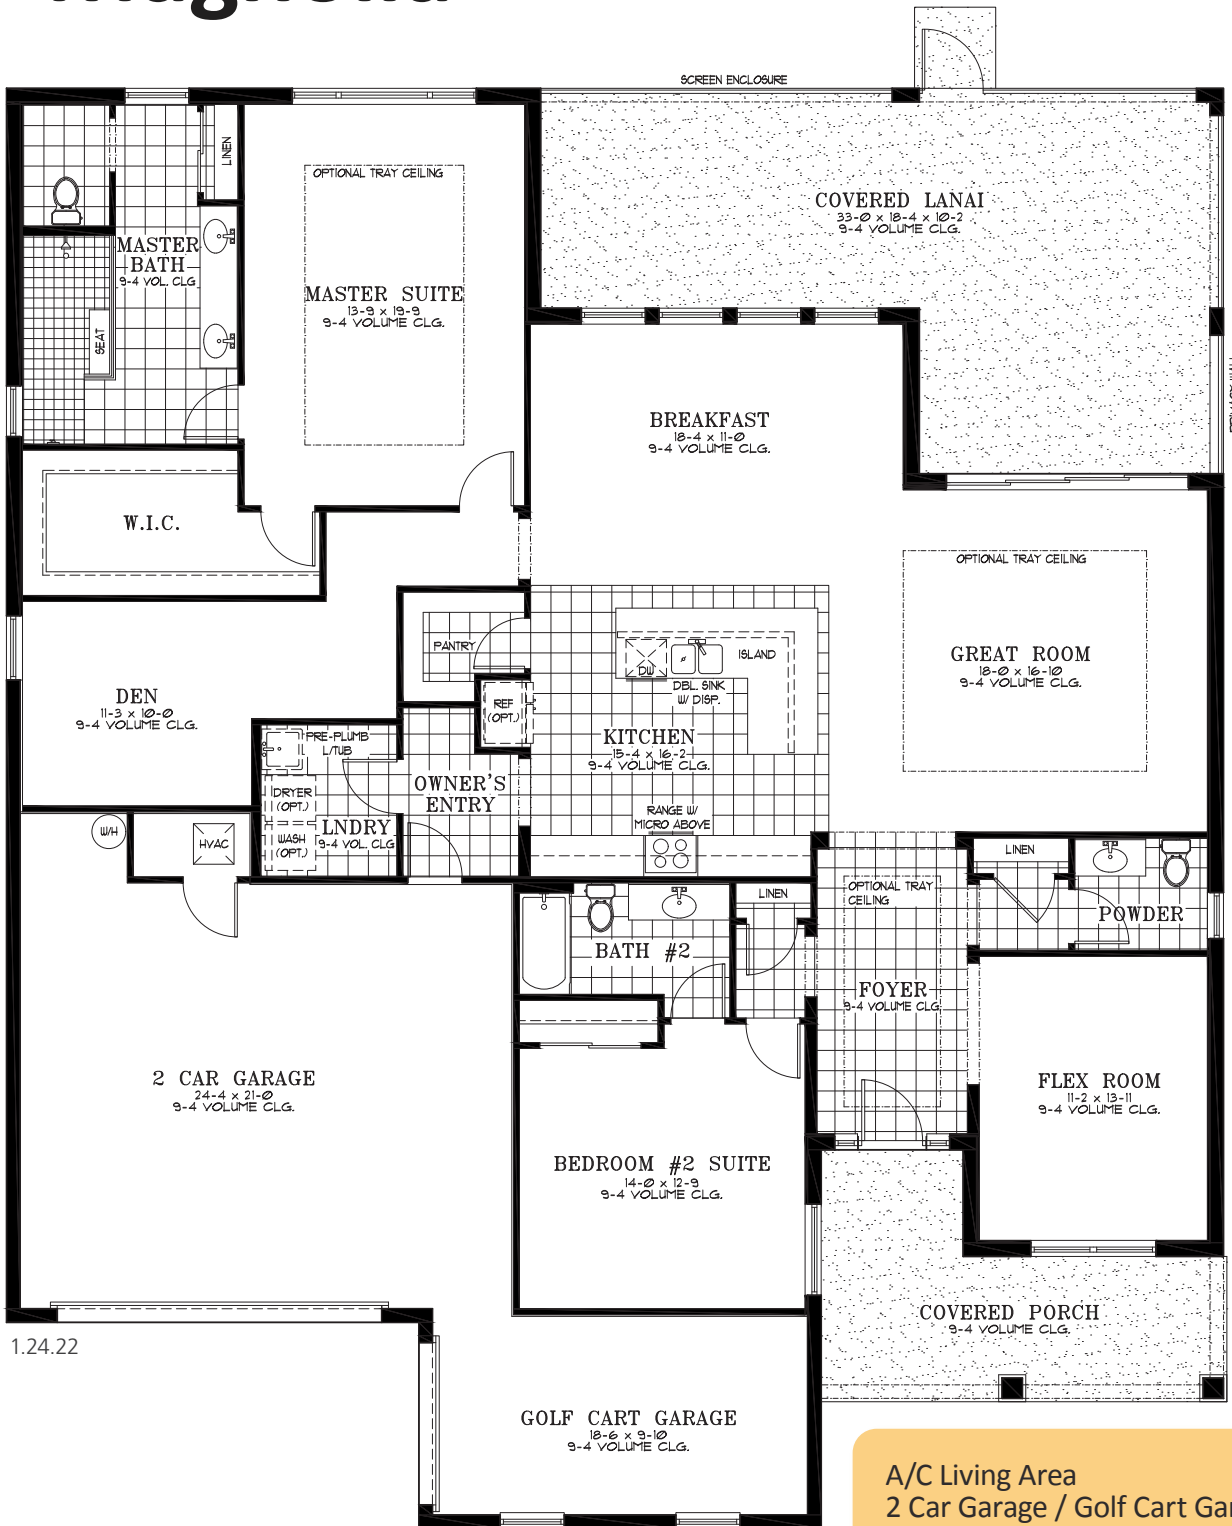

Magnolia

2 Bedroom | 2.5 Bath | Great Room | Breakfast Area
Flex Room | Den | Laundry | Covered Lanai
2 Car Garage | Golf Cart Garage | 2,493 A/C Sq. Ft.

ELEVATION D

RENDERING IS ARTIST'S CONCEPT

UPGRADED ELEVATION E

RENDERING IS ARTIST'S CONCEPT

UPGRADED ELEVATION F

RENDERING IS ARTIST'S CONCEPT

Magnolia

A/C Living Area	2,493 Sq. Ft.
2 Car Garage / Golf Cart Garage	770 Sq. Ft.
Covered Lanai	487 Sq. Ft.
Covered Porch	176 Sq. Ft.
Total	3,926 Sq. Ft.