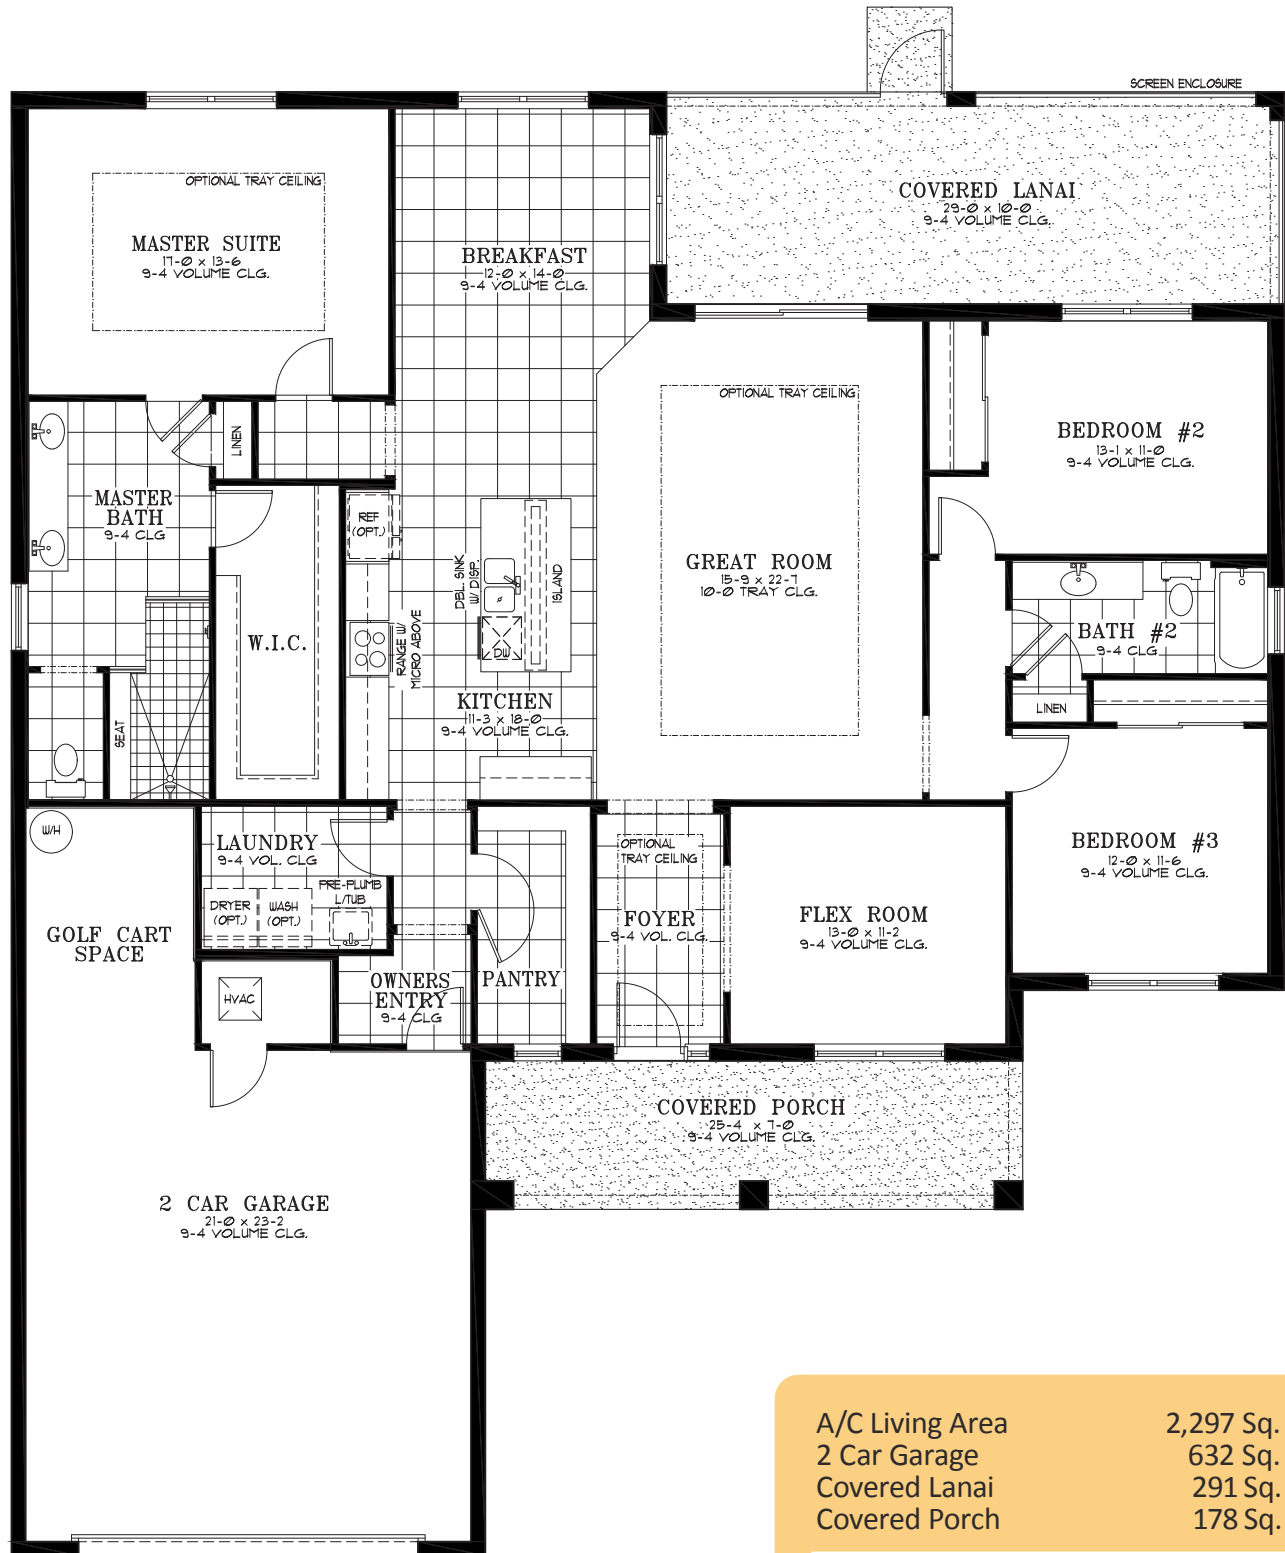

Aurelia

3 Bedroom | 2 Bath | Great Room | Breakfast Area | Flex Room
Laundry | Covered Lanai | 2 Car Garage with Golf Cart Space
2,297 A/C Sq. Ft.

ELEVATION D

RENDERING IS ARTIST'S CONCEPT

UPGRADED ELEVATION E

RENDERING IS ARTIST'S CONCEPT

UPGRADED ELEVATION F

RENDERING IS ARTIST'S CONCEPT

Aurelia

A/C Living Area	2,297 Sq. Ft.
2 Car Garage	632 Sq. Ft.
Covered Lanai	291 Sq. Ft.
Covered Porch	178 Sq. Ft.
Total	3,398 Sq. Ft.