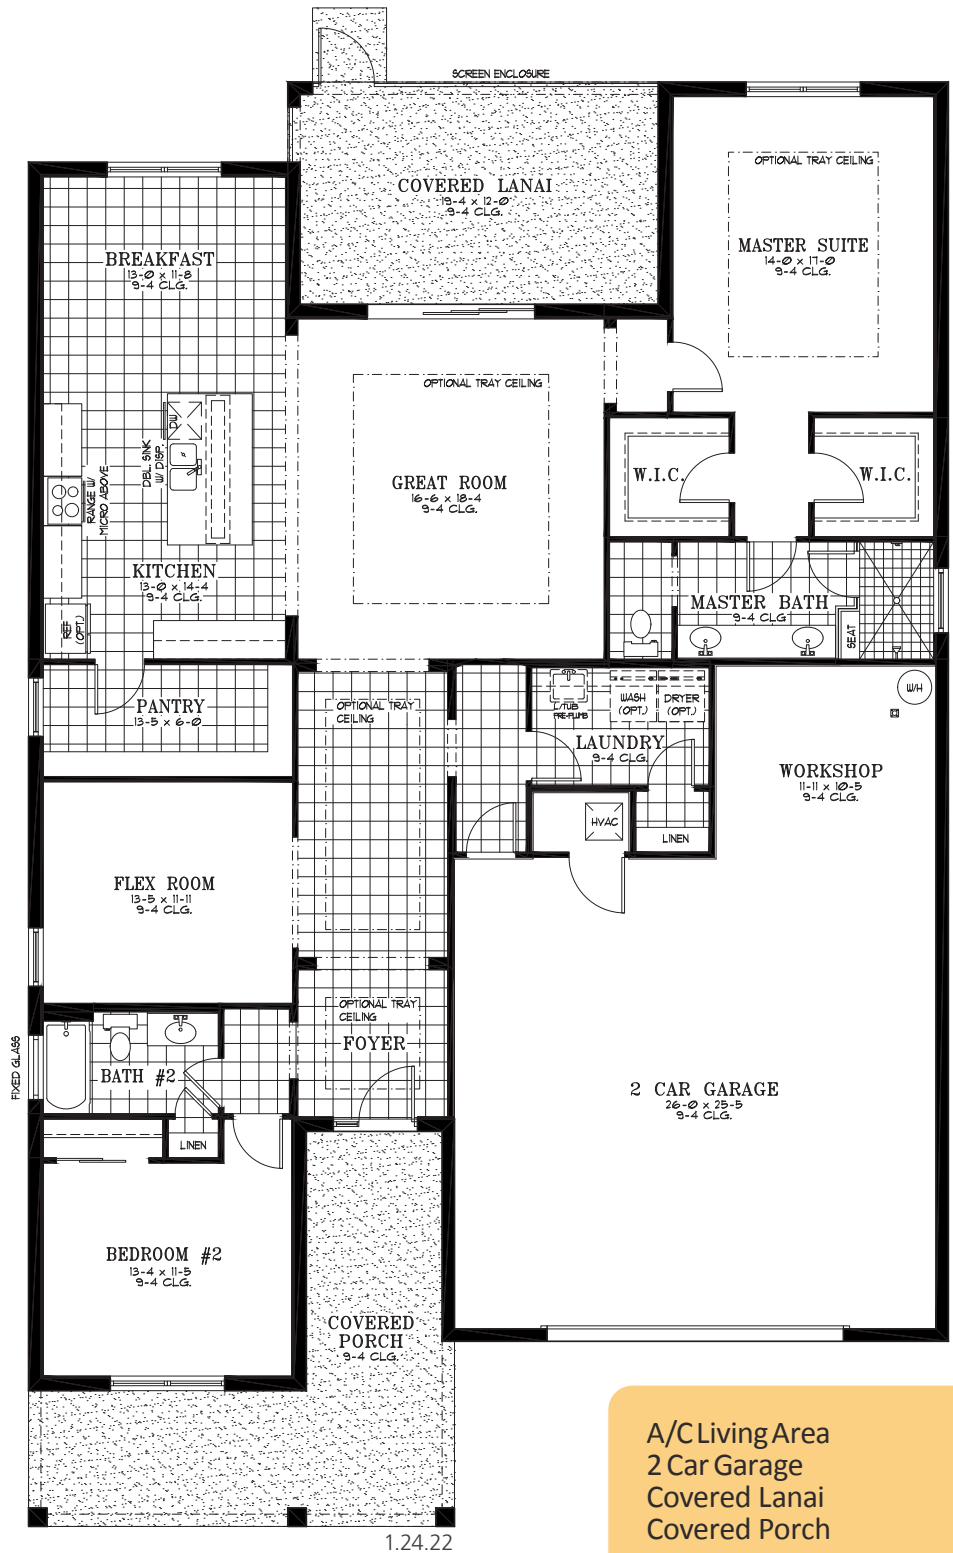

Beaumont

2 Bedroom | 2 Bath | Great Room |
Breakfast Area | Flex Room | Laundry | Covered Lanai
2 Car Garage with Workshop | 2,202 A/C Sq. Ft.

ELEVATION D

RENDERING IS ARTIST'S CONCEPT

UPGRADED ELEVATION E

RENDERING IS ARTIST'S CONCEPT

UPGRADED ELEVATION F

RENDERING IS ARTIST'S CONCEPT

Beaumont

A/C Living Area	2,202 Sq. Ft.
2 Car Garage	837 Sq. Ft.
Covered Lanai	235 Sq. Ft.
Covered Porch	273 Sq. Ft.
Total	3,547 Sq. Ft.