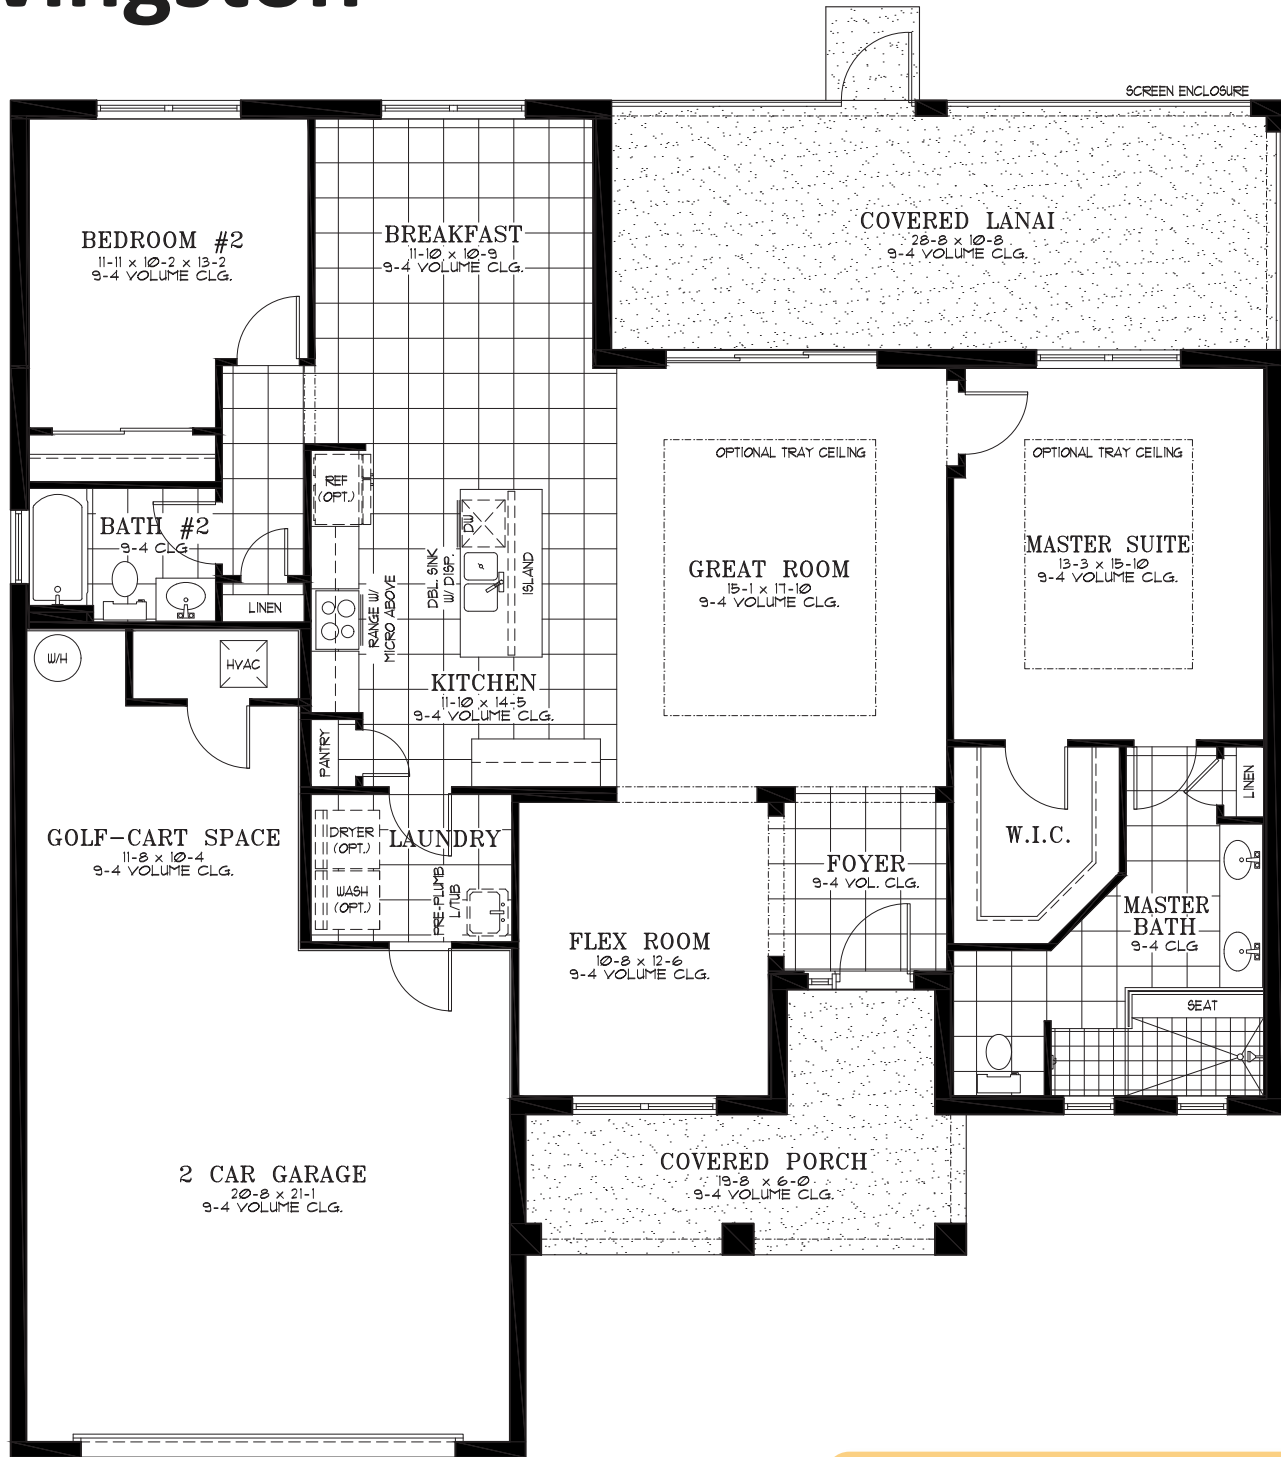

Livingston

2 Bedroom | 2 Bath | Great Room |
Breakfast Area | Flex Room | Laundry | Covered Lanai
2 Car Garage with Golf Cart Space | 1,718 A/C Sq. Ft.

ELEVATION D

RENDERING IS ARTIST'S CONCEPT

UPGRADED ELEVATION E

RENDERING IS ARTIST'S CONCEPT

UPGRADED ELEVATION F

RENDERING IS ARTIST'S CONCEPT

Livingston

1.24.22

A/CLiving Area	1,718 Sq. Ft.
2 Car Garage	619 Sq. Ft.
Covered Lanai	305 Sq. Ft.
Covered Porch	147 Sq. Ft.
Total	2,789 Sq. Ft.