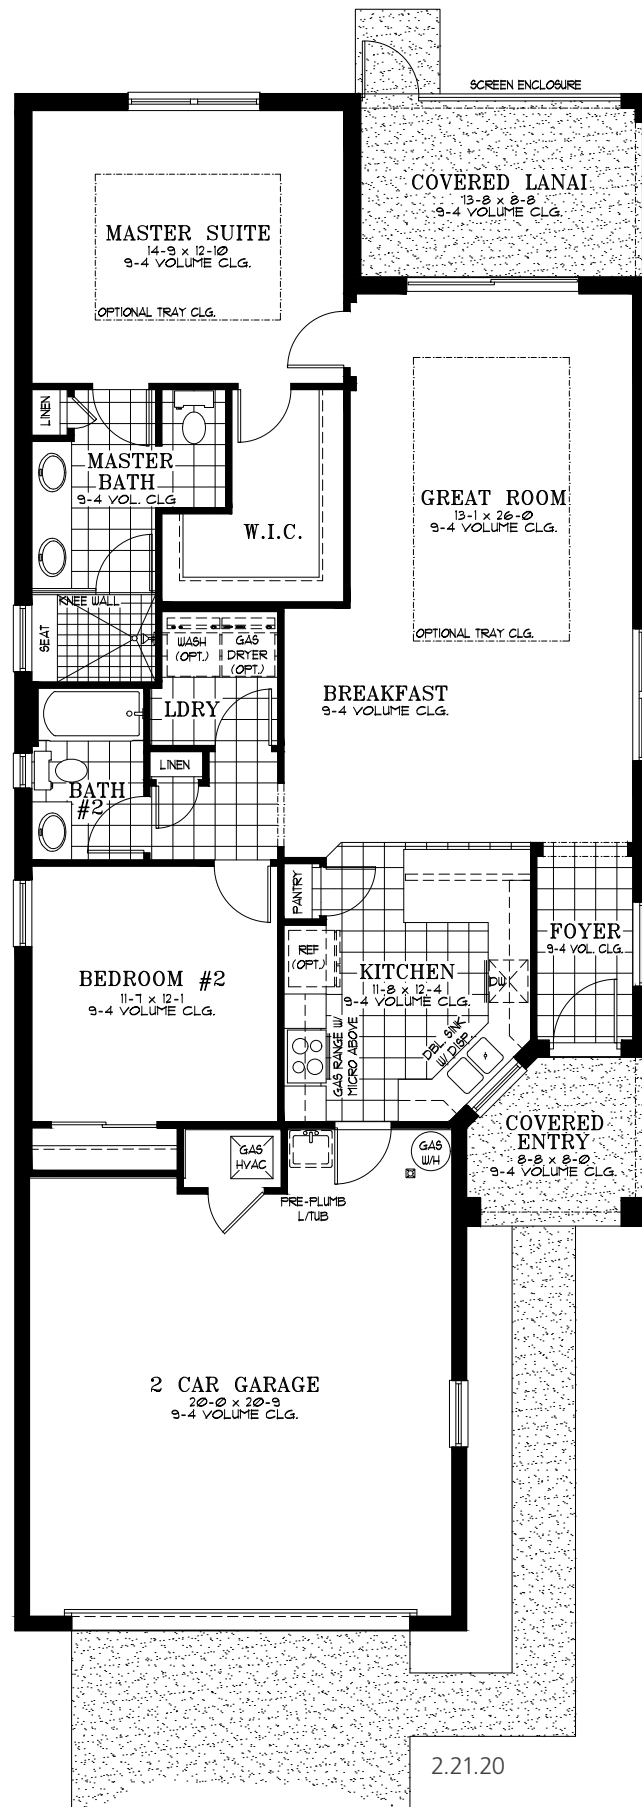

2 Bedroom | 2 Bath | Great Room | Breakfast Area
Laundry | Covered Lanai | 2 Car Garage | 1,343 A/C Sq. Ft.

ELEVATION C

RENDERING IS ARTIST'S CONCEPT

UPGRADED ELEVATION D

RENDERING IS ARTIST'S CONCEPT

Oren

A/C Living Area	1,343 Sq. Ft.
2 Car Garage	489 Sq. Ft.
Covered Lanai	118 Sq. Ft.
Covered Entry	64 Sq. Ft.
Total	2,014 Sq. Ft.